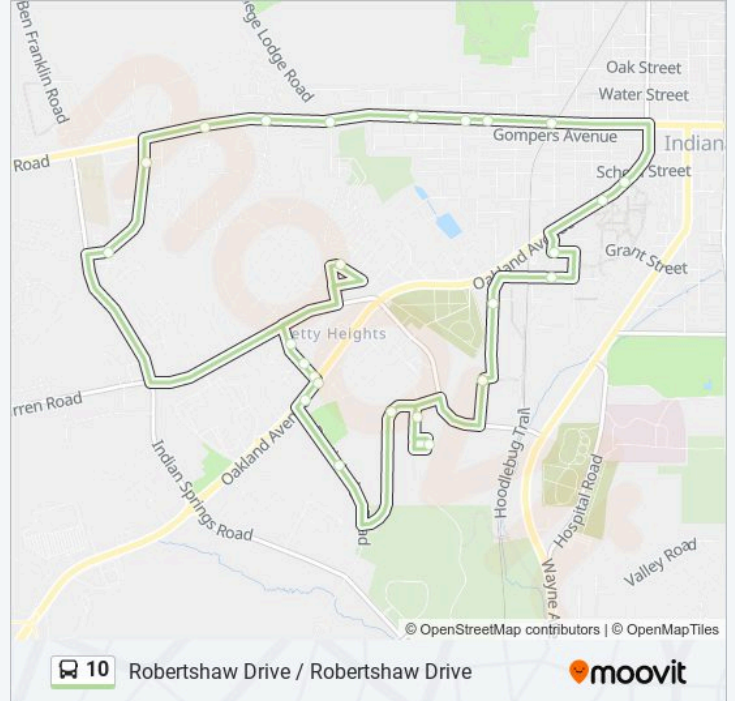

Robertshaw Drive / Robertshaw Drive

Get The App

The 10 bus line Robertshaw Drive / Robertshaw Drive has one route. For regular weekdays, their operation hours are:  
 (1) Robertshaw Drive / Robertshaw Drive: 6:40 AM - 3:10 PM  
 Use the Moovit App to find the closest 10 bus station near you and find out when is the next 10 bus arriving.

**Direction: Robertshaw Drive / Robertshaw Drive**  
 26 stops  
[VIEW LINE SCHEDULE](#)

**10 bus Time Schedule**  
 Robertshaw Drive / Robertshaw Drive Route  
 Timetable:

Sunday	Not Operational
Monday	6:40 AM - 3:10 PM
Tuesday	6:40 AM - 3:10 PM
Wednesday	6:40 AM - 3:10 PM
Thursday	6:40 AM - 3:10 PM
Friday	6:40 AM - 3:10 PM
Saturday	Not Operational

**10 bus Info**  
**Direction:** Robertshaw Drive / Robertshaw Drive  
**Stops:** 26  
**Trip Duration:** 30 min  
**Line Summary:**

- Robertshaw Drive / Robertshaw Drive
- Iup Ball Fields
- South Campus Ballfields
- Diamond Drug (Kolter Dr)
- Rustic Lodge Apartments
- Starbucks
- Oakland Avenue at Lilac St (Rte 286 East
- Meadows (Bus Stop on Lilac St)
- Westgate Terrace on Lilac St (Opposite O
- Westgate Terrace on Lilac St
- Elm Apartments
- Spring Meadows (Shelly Dr / Byron Ct.)
- Shelly Dr Opp Big Lots
- Philadelphia St. / Christy Park Dr.
- Philadelphia St. / Heritage Run Rd.
- Acorn Street & College Lodge Road
- Philadelphia St. (At 15th St.)
- Philadelphia St. / 14th St.
- Philadelphia St. / 13th St.
- Philadelphia St. at Railroad Tracks
- Oakland Avenue Across From Iup Elkin Hal

lup Oakgrove (By Johnson Hall)

Grant Street & 11th Street

lup Stouffer Hall Bus Shelter on Maple W

Oakland Hall (Bus Stop on S. 13th St)

Robertshaw Drive / Robertshaw Drive

10 bus time schedules and route maps are available in an offline PDF at [moovitapp.com](https://moovitapp.com). Use the Moovit App to see live bus times, train schedule or subway schedule, and step-by-step directions for all public transit in Pittsburgh.