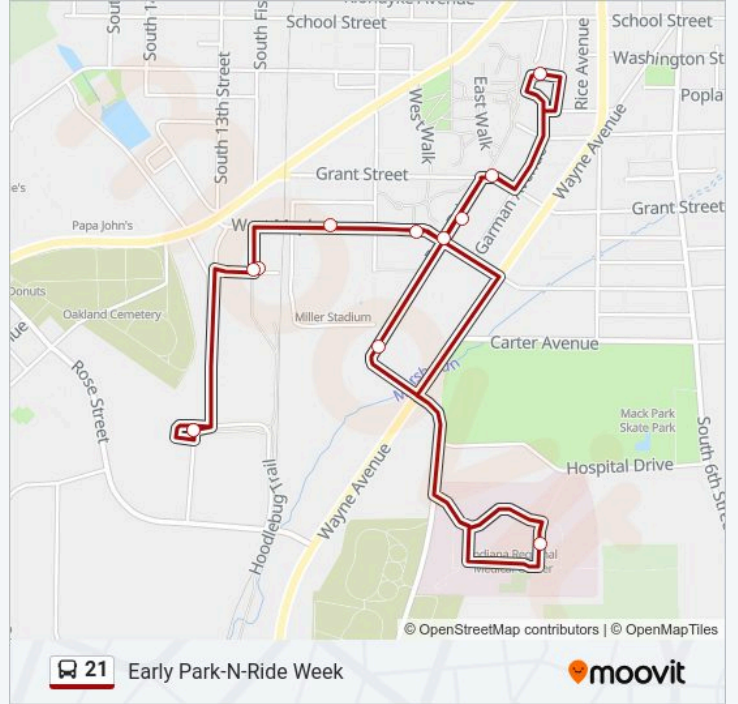

 21

Early Park-N-Ride Week

Get The App

The 21 bus line Early Park-N-Ride Week has one route. For regular weekdays, their operation hours are:

(1) Iup Robertshaw Bus Shelter: 12:25 AM - 10:55 PM

Use the Moovit App to find the closest 21 bus station near you and find out when is the next 21 bus arriving.

Direction: Iup Robertshaw Bus Shelter

12 stops

[VIEW LINE SCHEDULE](#)

- Iup Robertshaw Bus Shelter
- R/P Parking Lot at Bus Shelter
- Iup Stephenson Hall (Bus Stop on Maple -
- Iup Folgers Dining Hall (Pratt Dr)
- Iup Hub / Co-Op Store
- Iup Wallwork Hall on Grant St at Pratt D
- Pratt Dr at Maple St (At Stop Sign)
- I.R.M.C. Indiana Hospital (Main Entrance)
- Kcac Bus Shelter on Pratt Dr
- Iup Stouffer Hall Bus Shelter on Maple W
- R/P Parking Lot at Stop Sign
- Iup Robertshaw Bus Shelter

21 bus Time Schedule

Iup Robertshaw Bus Shelter Route Timetable:

Sunday	Not Operational
Monday	2:55 PM - 10:55 PM
Tuesday	12:25 AM - 10:55 PM
Wednesday	12:25 AM - 10:55 PM
Thursday	12:25 AM - 10:55 PM
Friday	12:25 AM - 10:55 PM
Saturday	12:25 AM

21 bus Info

Direction: Iup Robertshaw Bus Shelter

Stops: 12

Trip Duration: 30 min

Line Summary:

21 bus time schedules and route maps are available in an offline PDF at moovitapp.com. Use the Moovit App to see live bus times, train schedule or subway schedule, and step-by-step directions for all public transit in Pittsburgh.