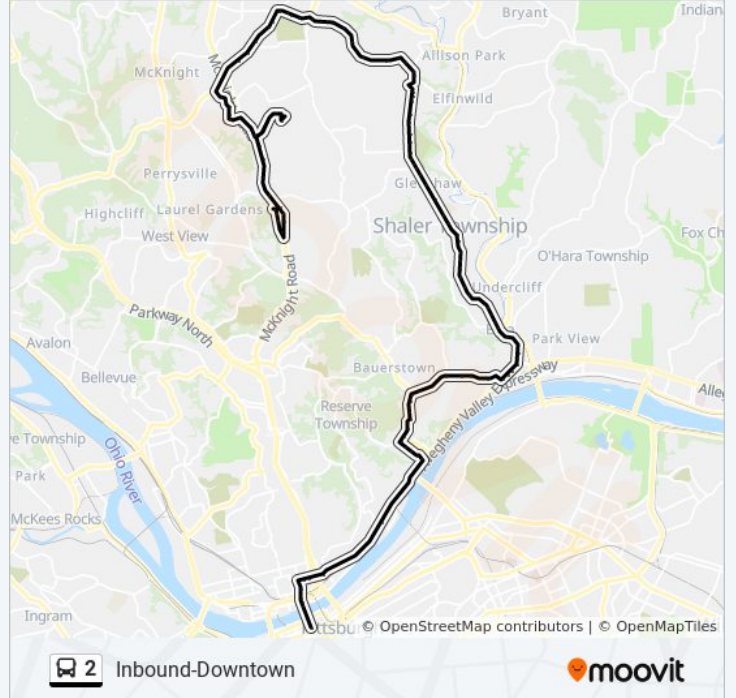

Use the Moovit App to find the closest 2 bus station near you and find out when is the next 2 bus arriving.

Direction: Inbound-Downtown Via Millvale
 95 stops
[VIEW LINE SCHEDULE](#)

2 bus Time Schedule
 Inbound-Downtown Via Millvale Route Timetable:

2 bus Info
Direction: Inbound-Downtown Via Millvale
Stops: 95
Trip Duration: 75 min
Line Summary:

Peebles Rd + Parkway Rd FS
Peebles Rd + Peebles School Drwy
Peebles Rd at Duncan Ave Ns
Duncan Ave + Allegheny Memorial Park
Duncan Ave + Royal Manor Ct #1
Duncan Ave + Royal Manor Ct #2
Ferguson Rd + Thompson Run Rd FS
Ferguson Rd + Foxcroft
Ferguson Rd + Guyton
Ferguson Rd + Post
Ferguson Rd + Lammerton
Ferguson Rd + Linwood #1
Ferguson Rd + Ohio
Ferguson Rd + Sweeney
Ferguson Rd + Linwood #2
Ferguson Rd + Mt Royal
Mt Royal Blvd + Hampton
Mt Royal Blvd + Dehaven
Mt Royal Blvd + Grandview
Mt Royal Blvd + Elfinwild Lane
Mt Royal Blvd + Eade
Mt Royal Blvd + Bridal
Mt Royal Blvd + Royalcourt
Mt Royal Blvd + Hartle
Mt Royal Blvd + Scott
Mt Royal Blvd + Woodland
Mt Royal Blvd + Iola
Mt Royal Blvd + Vilsack
Mt Royal Blvd + Morewood
Mt Royal Blvd + Mcelheny
Mt Royal Blvd + Shaw
Mt Royal Blvd + Campbell
Mt Royal Blvd + Wetzell