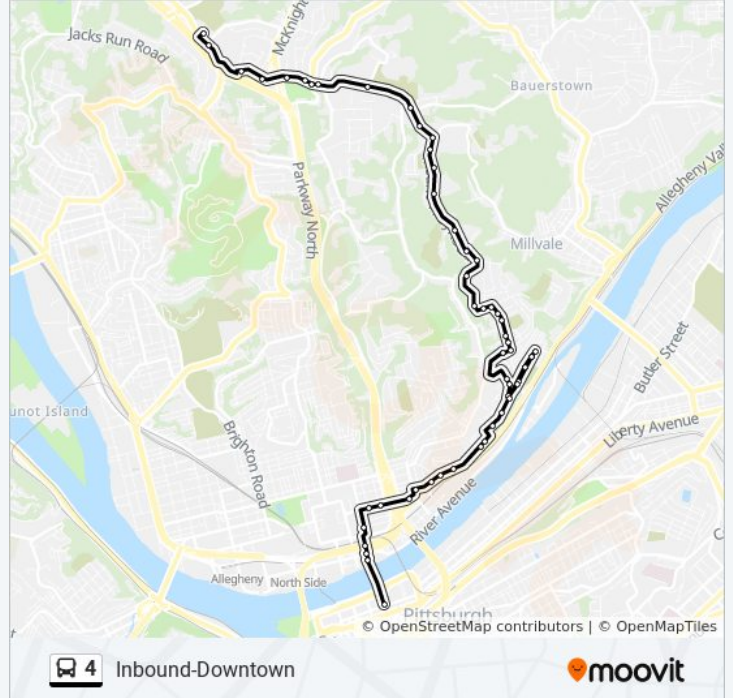

Inbound-Downtown

Get The App

The 4 bus line (Inbound-Downtown) has 2 routes. For regular weekdays, their operation hours are:
 (1) Inbound-Downtown: 5:15 AM - 9:01 PM (2) Outbound-Troy Hill: 5:45 AM - 9:30 PM
 Use the Moovit App to find the closest 4 bus station near you and find out when is the next 4 bus arriving.

4 bus Info
Direction: Inbound-Downtown
Stops: 52
Trip Duration: 28 min
Line Summary:

- Ross Garage + Terminal-No Stop
- Perry Hwy + West View Ave FS
- Ivory Ave + Rodenbaugh FS
- Ivory Ave + Nelson Run
- Ivory Ave + Valleyview St
- Ivory Ave + Cherryland
- Ivory Ave + Evergreen
- Ivory Ave + Scherling St
- Mt Troy Rd + Villa Dr
- Mt Troy Rd + Geyer
- Mt Troy Rd + #3735
- Mt Troy Rd + Hoffman
- Mt Troy Rd + Klementina
- Mt Troy Rd + Mt Troy Floral (#3467)
- Mt Troy Rd + Gardenview
- Mt Troy Rd + Baun
- Mt Troy Rd + Kinkura
- Mt Troy Rd + Fornoff
- Mt Troy Rd + Pieffers Store
- Mt Troy Rd + #2722
- Mt Troy Rd + #2637
- Mt Troy + Cronemeyer Ave FS

Lowrie St + Dehaven St FS

Troy Hill Rd + N Catholic School

Troy Hill Rd + Goettman

Troy Hill Rd + Province FS

Troy Hill Rd + Vinial

Troy Hill Rd + #1034

Troy Hill Rd + Chestnut

E Ohio St + Chestnut FS

East Ohio St + Middle

East Ohio St + James

Cedar Ave + Pressley St

Anderson St + Lacock St

Anderson St + Isabella St

9th St + Penn Ave

Direction: Outbound-Troy Hill

59 stops