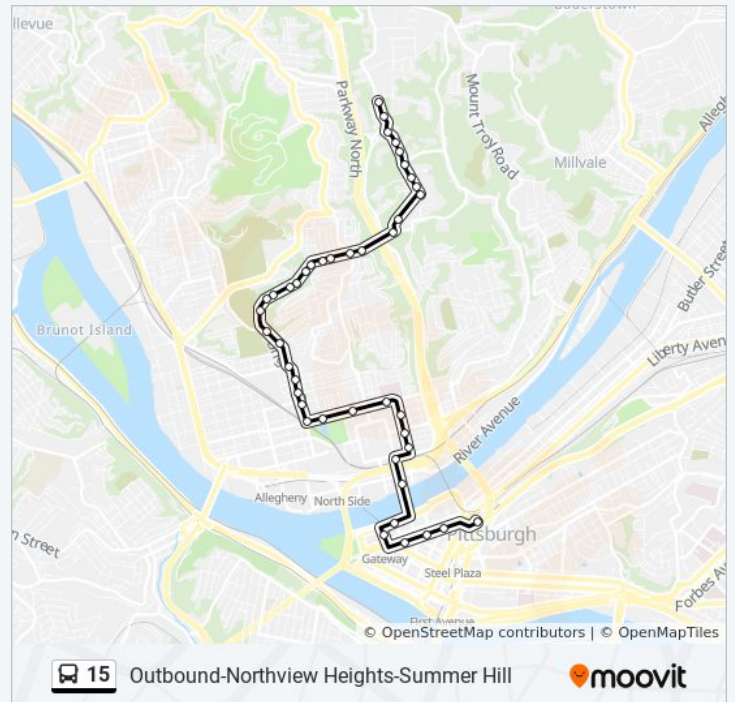

Charles St + Perrysville

Perrysville Ave + Ellzey

Perrysville Ave + Kennedy

Perrysville Ave + Marshall Ave

Sunday	12:05 AM - 7:21 PM
Monday	5:23 AM - 11:19 PM
Tuesday	5:23 AM - 11:19 PM
Wednesday	5:23 AM - 11:19 PM
Thursday	5:23 AM - 11:19 PM
Friday	5:23 AM - 11:19 PM
Saturday	7:57 AM - 11:27 PM

15 bus Info

Direction: Outbound-North View Heights - Summer Hill

Stops: 46

Trip Duration: 31 min

Line Summary:

Perrysville Ave + #3000

Perrysville Ave + Watson Blvd

Perrysville Ave + Delaware