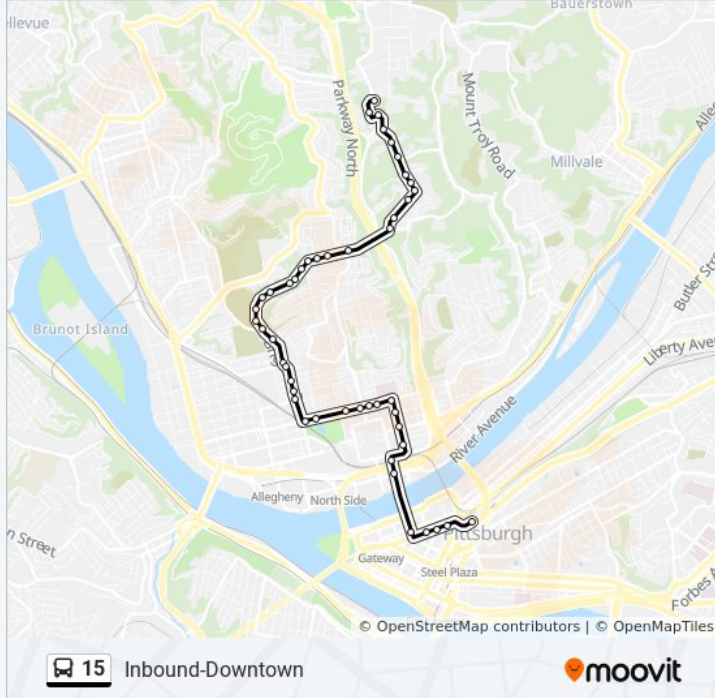

15 bus Info
Direction: Inbound-Downtown
Stops: 51
Trip Duration: 32 min
Line Summary:

Charles St + Wilson

Charles St + Irwin

Charles St + Bizet

Charles St + Cross

Charles St + Izora

Charles St + Strauss

Charles St + Brightridge

North Ave + Federal St

North Ave + Boyle

North Ave + Sandusky

North Ave + Cedar (Agh)

Cedar Ave + Suismon St

Cedar Ave + East Ohio St

Cedar Ave + Pressley St

Sandusky St + Underpass

Sandusky St + General Robinson St

7th St + Penn Ave FS

Liberty Ave + 9th St

Liberty Ave + Smithfield St

Liberty Ave + William Penn Pl

East Busway + Penn Station A

Direction: Outbound-North View Heights - Summer Hill

46 stops

[VIEW LINE SCHEDULE](#)

15 bus Time Schedule

Outbound-North View Heights - Summer Hill Route
Timetable:

East Busway + Penn Station C

Liberty Ave + Smithfield St

Liberty Ave + 7th St (Clark Bldg)

7th St + Ft Duquesne Blvd