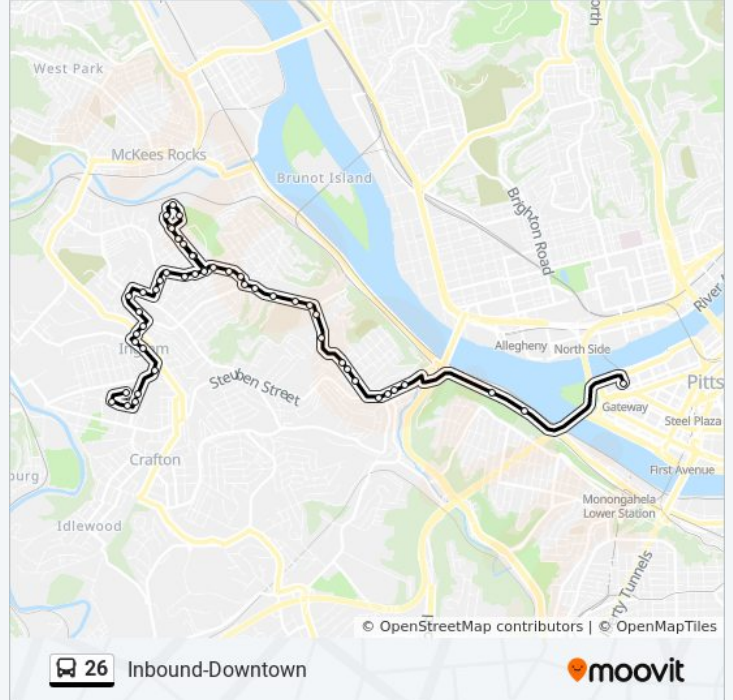

**26 bus Info**

**Direction:** Inbound-Downtown

**Stops:** 51

**Trip Duration:** 30 min

**Line Summary:**

Allendale Cir + #3604

Allendale Cir + #3658

Allendale Cir + #3728

Chartiers Ave + Marlow

Steuben St + #211

Steuben St + Wabash

Steuben St + Alexander

Steuben St + Sanctus FS

W Carson St + Gateway View Plaza

W Carson St + Duquesne Incline

Bldv Of Allies + Post Gazette Bldg

Stanwix St + Fourth Ave (Ppg Place)

Stanwix St + Penn FS

**Direction: Outbound-Crafton-Ingram Shopping Center**

46 stops

[VIEW LINE SCHEDULE](#)

### 26 bus Info

**Direction:** Outbound-Crafton-Ingram Shopping Center

**Stops:** 46

**Trip Duration:** 27 min

**Line Summary:**

Jeffers St + Fadette St

Faronia St + Wynette FS

Ladoga St + Middletown