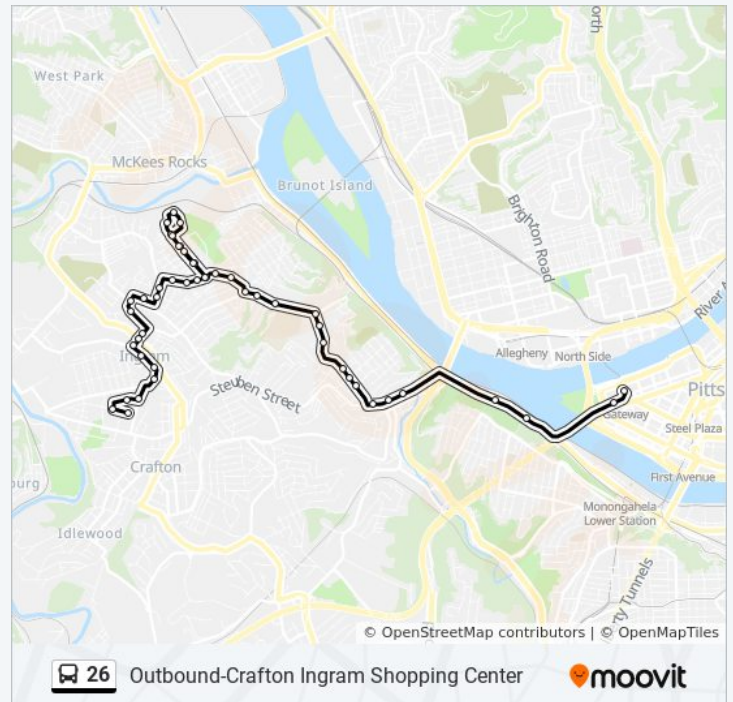

Chartiers Ave + Huxley

Chartiers Ave + Fairdale St

Jeffers St + #1330

Sunday	6:45 AM - 7:45 PM
Monday	5:30 AM - 11:40 PM
Tuesday	12:45 AM - 11:40 PM
Wednesday	12:45 AM - 11:40 PM
Thursday	12:45 AM - 11:40 PM
Friday	12:45 AM - 11:40 PM
Saturday	12:45 AM - 11:50 PM

### 26 bus Info

**Direction:** Outbound-Crafton-Ingram Shopping Center

**Stops:** 46

**Trip Duration:** 27 min

**Line Summary:**

Jeffers St + Fadette St

Faronia St + Wynette FS

Ladoga St + Middletown

Ladoga St + Kathy

Berry St + Scotia

Berry St + Windgap

Berry St + W Prospect

W Prospect Ave + Mainsgate

W Prospect Ave + Ingram

Ingram Ave + Marcross

Foster Ave + Willow (Opp Playground)