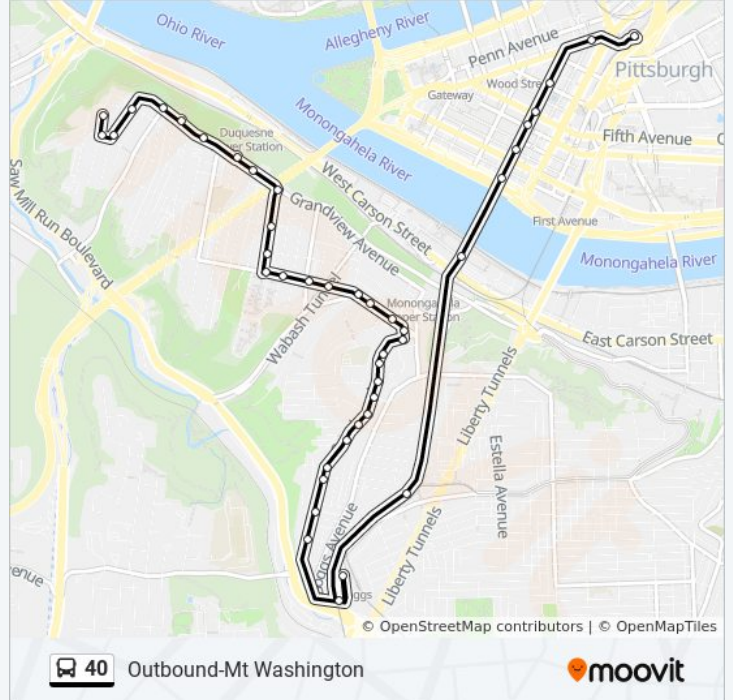

Inbound-Downtown

Get The App

The 40 bus line (Inbound-Downtown) has 2 routes. For regular weekdays, their operation hours are:
 (1) Inbound-Downtown: 12:00 AM - 11:20 PM(2) Outbound-Mount Washington: 12:12 AM - 11:32 PM
 Use the Moovit App to find the closest 40 bus station near you and find out when is the next 40 bus arriving.

Southern Ave + Shiloh

Shiloh St + Virginia

Virginia Ave + Shop N Save

Virginia Ave + Maple Terrace

Virginia Ave + Kearsarge

Virginia Ave + Bertha St

Virginia Ave + Merrimac

Virginia Ave + Bigham

Virginia Ave + Labelle

Labelle St + Sycamore

Labelle St + Piermont

Labelle St+ Grandview

Grandview Ave + Hallock

Grandview Ave + Cohasset

Grandview Ave + Plymouth

Grandview Ave + Augusta

Grandview Ave + Shaler

Republic St + Rutledge

Republic St + Greenleaf

Greenleaf St + Fingal

Fingal St + #225(Fingal/Rutldge Termin)

40 bus time schedules and route maps are available in an offline PDF at moovitapp.com. Use the [Moovit App](#) to see live bus times, train schedule or subway schedule, and step-by-step directions for all public transit in Pittsburgh.