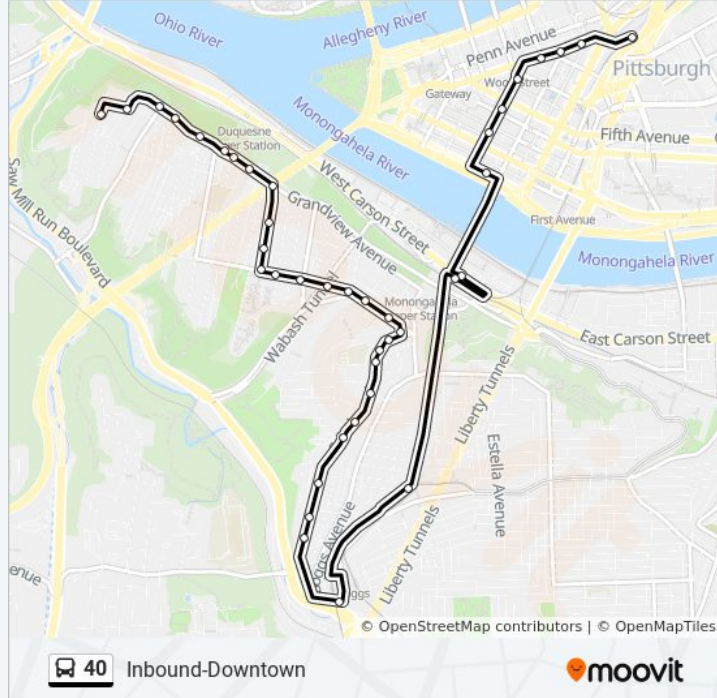

40 bus Info
Direction: Inbound-Downtown
Stops: 40
Trip Duration: 33 min
Line Summary:

- Fingal St + #225(Fingal/Rutldge Termin)
- Rutledge St + Republic
- Grandview Ave + Shaler
- Grandview Ave + Augusta
- Grandview Ave + Plymouth
- Grandview Ave + #1209 (Duquesne Incline)
- Grandview Ave + Cohasset
- Grandview Ave + Hallock
- Grandview Ave + Labelle
- Labelle St + Piermont
- Labelle St + Sycamore
- Labelle St + Virginia
- Virginia Ave + Bigham
- Virginia Ave + Merrimac
- Virginia Ave + Bertha
- Virginia Ave + Kearsarge
- Virginia Ave + Maple Terrace
- Virginia Ave + Shop N Save
- Shiloh St + Virginia FS
- Southern Ave + Natchez
- Southern Ave + Prospect
- Southern Av+ Cowan

Private Roadway + Station Square Station

E Carson St + Station Square Station

Ft Pitt Blvd + Smithfield St FS

Wood St + Third Ave FS

Wood St + Forbes Ave And Fifth Ave

Wood St + Sixth Ave

Liberty Ave + 9th St

Liberty Ave + Smithfield St

Liberty Ave + William Penn Pl

East Busway + Penn Station A

Direction: Outbound-Mount Washington

43 stops

[VIEW LINE SCHEDULE](#)

East Busway + Penn Station C

Liberty Ave + 10th St Ns

40 bus Info

Direction: Outbound-Mount Washington

Stops: 43

Trip Duration: 29 min

Line Summary:

Southern Ave + Minsinger

Southern Ave + Carfel

Southern Ave + Lelia