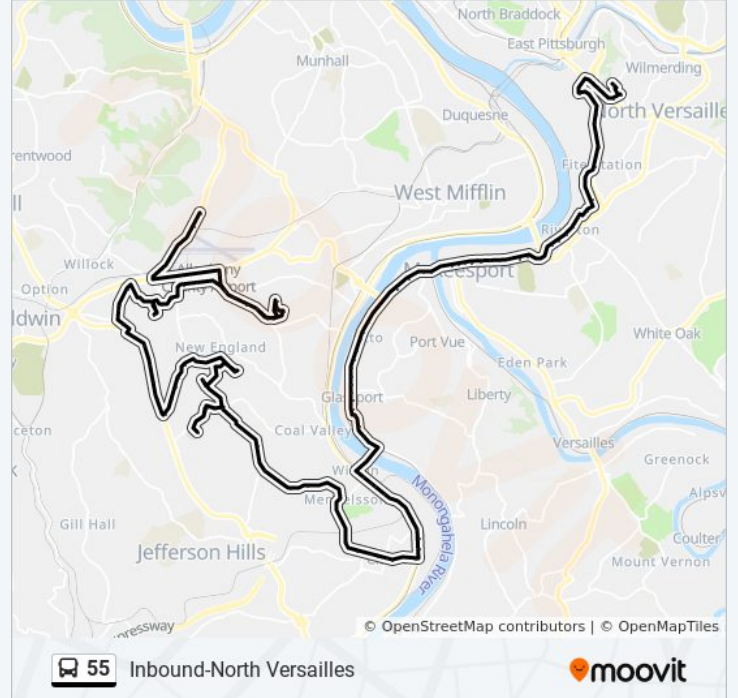

Hwy Rt 51 + Monroe Muffler

Hwy Rt 51 + E Bruceton FS

Hwy Rt 51 + Primanti Brothers

Lewis Run Rd + Hwy 51 FS

Lewis Run Rd + Mon Valley School Drwy

Lewis Run Rd + Anhurst Apts

Lewis Run Rd + Southwestern Health Center

Lewis Run Rd + Kelly Lane

Lewis Run Rd + Hwy 885

South Campus Drwvy + Library Entrance

Hwy Rt 885 + Spartz Dr

Hwy Rt 885 + Coal Valley

Coal Valley Rd + Jefferson Physical Therapy Drwy

Jefferson Hospital

Hwy Rt 885 + Andrew Dr

Hwy Rt 885 + Wray Large Rd

Hwy Rt 885 + Wray Dr FS

Hwy Rt 885 + Payne Hill Rd FS

Hwy Rt 885 + Sunset Dr

Hwy Rt 885 + Wall Rd

Ravensburg Blvd + Hwy Rt 885 FS

Ravensburg Blvd + Clairton Municipal Complex

St Clair Ave + 8th St

St Clair Ave + 6th

St Clair Ave + 5th

St Clair Ave + Miller Ave FS

St Clair Ave + 3rd

St Clair Ave + State

State St + Mill Dr

State St + Francis Ave

State St + Maple Ave