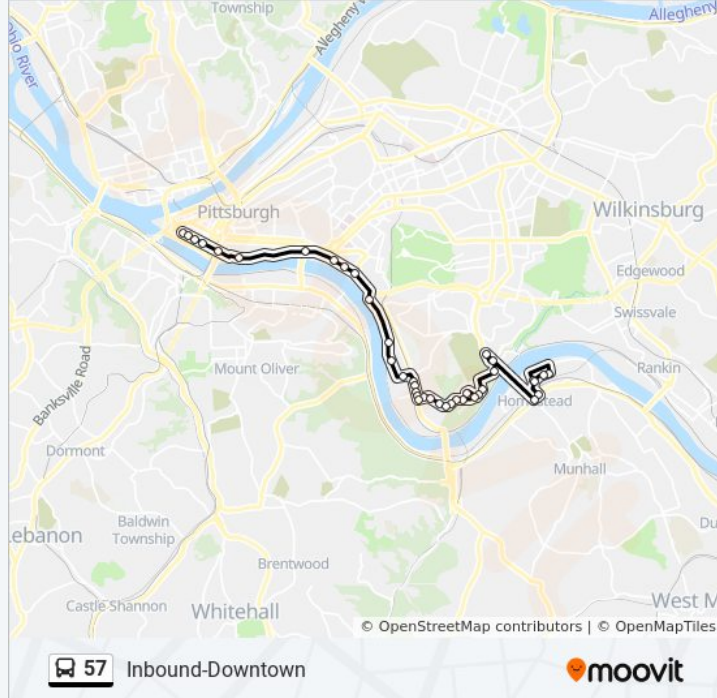

- Amity St + Target Drive
- Target Dr + Target Perimeter Rd
- Giant Eagle Drive + Drug Store
- Target Dr + Target Perimeter Rd
- Amity St + 8th Ns
- 8th Ave + West (Hi-Level Bridge)
- Browns Hill Rd + Parkview FS
- Imogene Rd + Browns Hill FS
- Imogene Rd + Desdemona
- Johnson Ave + Naomi
- Johnston Ave + Broadview FS
- Main Circle Dr + Employee Entrance
- Johnston Ave + Rivermont FS
- Johnston Ave + #857
- Johnston Ave + Roselle FS
- Johnston Ave + #657
- Johnston Ave + #635
- Johnston Ave + Mansion
- Johnston Ave + Glenwood
- Johnston Ave + Gertrude
- Johnston Ave + Second
- Second Ave + Elizabeth

Blair St at #4165

Blair St Opp Street A

Second Ave + Bates FS

Second Ave + Pgh Tech Ctr (Middle Access Road)

Second Ave + Technology Dr

Second Ave + Brady

Second Ave +S 10th St Bridge FS

Second Ave + Municipal Courts Dr FS

Bldv Of Allies + Cherry Way FS

Bldv Of Allies + Wood St

Bldv Of Allies + Market St

Bldv Of Allies + Stanwix St

Direction: Outbound-Waterfront

44 stops

[VIEW LINE SCHEDULE](#)

Bldv Of Allies + Stanwix St

57 bus Info

Direction: Outbound-Waterfront

Stops: 44

Trip Duration: 37 min

Line Summary:

Second Ave + Technology Dr

Second Avenue + Pgh Tech Ctr (Middle Access Road)

Second Ave + Bates FS