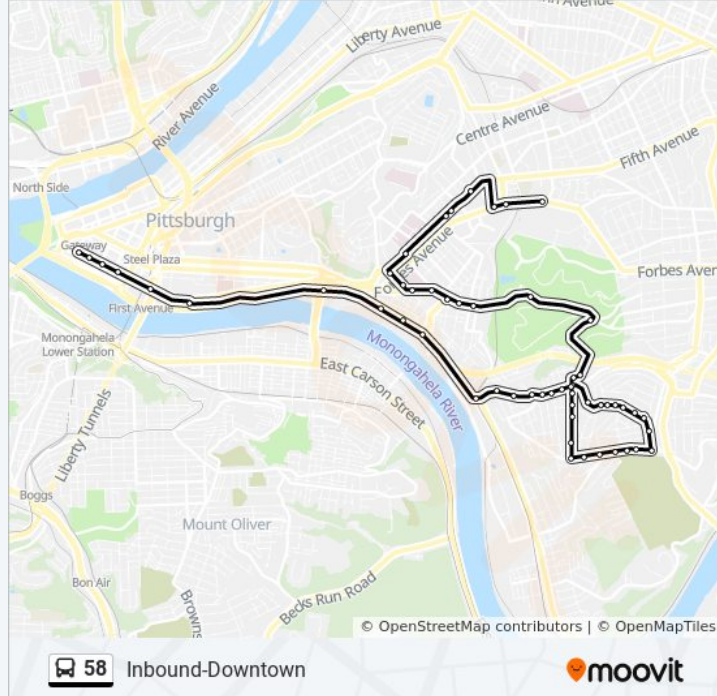

58 bus Info

Direction: Inbound-Downtown

Stops: 50

Trip Duration: 36 min

Line Summary:

Hazelwood Ave + #713

Hazelwood Ave + Notley

Hazelwood Ave + Greenfield Ave

Second Ave + Bates FS

Second Ave + Pgh Tech Ctr (Middle Access Road)

Second Ave + Technology Dr

Second Ave + Brady

Second Ave +S 10th St Bridge FS

Second Ave + Municipal Courts Dr FS

Bldv Of Allies + Cherry Way FS

Bldv Of Allies + Wood St

Bldv Of Allies + Market St

Bldv Of Allies + Stanwix St

Direction: Outbound-Oakland

55 stops

[VIEW LINE SCHEDULE](#)

58 bus Time Schedule

Outbound-Oakland Route Timetable:

Saturday 6:25 AM - 10:55 PM

58 bus Info

Direction: Outbound-Oakland

Stops: 55

Trip Duration: 39 min

Line Summary:

Hazelwood Ave + Frank

Bigelow St + Tesla