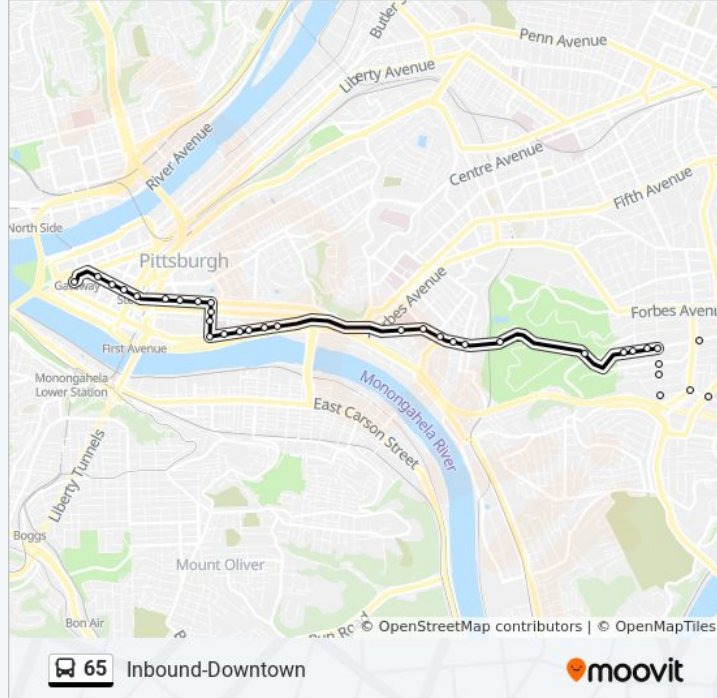

Direction: Inbound-Downtown

47 stops

[VIEW LINE SCHEDULE](#)

- Beacon St + Murray FS
- Beacon St + Shady
- Mulhatton St + Beacon FS
- Mulhattan St + Bartlett
- Mulhatton St + Darlington
- Darlington Rd + Beacon
- Beechwood Blvd + Forest Glen
- Beechwood Blvd + Douglas St FS
- Beechwood Blvd + Phillips Ave FS
- Beechwood Blvd + Crombie St FS
- Beechwood Blvd + Nicholson
- Beechwood Blvd + #2530
- Beechwood Blvd + Forward
- Beechwood Blvd + Anita Ave (Monitor)
- Beechwood Blvd + Tilbury
- Tilbury Ave + Alderson
- Tilbury Ave + Forward
- Forward Ave + Shady
- Forward Ave + Murray
- Pocussett St + Wightman
- Wightman St + Phillips FS
- Wightman St + Hobart

65 bus Info

Direction: Inbound-Downtown

Stops: 47

Trip Duration: 39 min

Line Summary:

Wightman St + Beacon

Beacon St + Wendover

Beacon St + Murdoch FS

Bldv Of Allies + Van Braam

Bldv Of Allies + Marion St (Mercy Hosp)

Seventh Ave + Smithfield St

Liberty Ave + Tito Way

Liberty Ave + Fifth Ave

Liberty Ave + Wyndham Grand Hotel

Direction: Outbound-Squirrel Hill

48 stops

[VIEW LINE SCHEDULE](#)

Liberty Ave + Gateway #4

Liberty Ave + Market St

Liberty Ave + Wood St

Seventh Ave + William Penn Pl

65 bus Time Schedule

Outbound-Squirrel Hill Route Timetable: