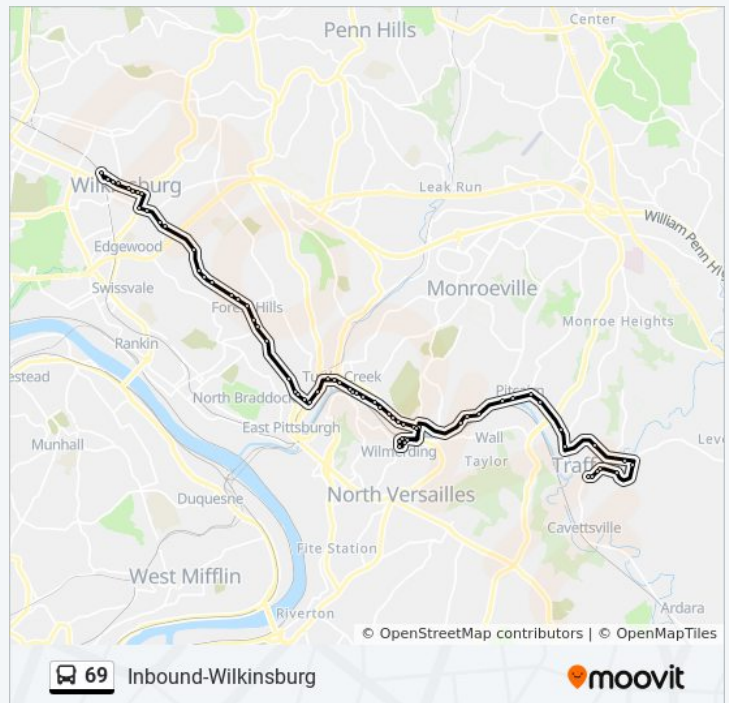

Bldv Of Allies + Miltenberger

Bldv Of Allies + Van Braam

Bldv Of Allies + Marion St (Mercy Hosp)

Seventh Ave + Smithfield St

Liberty Ave + Tito Way

Liberty Ave + Fifth Ave

Liberty Ave + Wyndham Grand Hotel

Direction: Inbound-Wilkinsburg

Direction: Inbound-Wilkinsburg

Stops: 67

Trip Duration: 42 min

Line Summary:

Airbrake Ave + 9th

Airbrake Ave + 10th

Airbrake Ave + 11th

Penn Ave + Grant