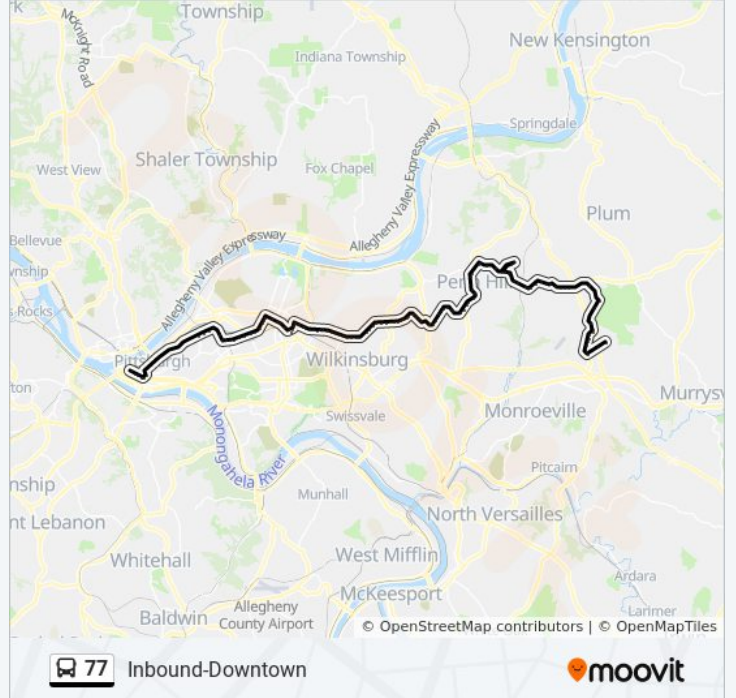

Saltsburg Rd + Tilford Rd
Saltsburg Rd + Chanticleer Dr
Saltsburg Rd + Alcoma Dr
Saltsburg Rd + Hershey Rd
Saltsburg Rd + Alcoma Golf Club
Alcoma Blvd + Turnaround
Alcoma Blvd + #225
Alcoma Blvd + Saltsburg
Saltsburg Rd + Crestview Apts
Saltsburg Rd + Stotler Rd
Saltsburg Rd + Aster St Ns
Saltsburg Rd + Leechburg Rd
Saltsburg Rd + Hulton Rd Ns
Frankstown Rd + 1st Reformed Church
Frankstown Rd + Crestview Rd
Frankstown Rd + Spring Grove Rd
Frankstown Rd + Crescent Hill FS
Frankstown Rd at #12245
Frankstown Rd + Parkridge Dr FS
Frankstown Rd + Harvard Dr
Frankstown Rd + Lime Hollow Rd
Frankstown Rd + Rodi Rd
Frankstown Rd + Duff Rd
Frankstown Rd + Long FS
Frankstown Rd + Banyon Dr
Frankstown Rd + Highpoint Dr FS
Frankstown Rd + Wilson Ns
Frankstown Rd + Erhardt Dr
Frankstown Rd + Bartholomew Church Dr
Frankstown Rd + Ritzland FS
Frankstown Rd + Coal Hollow Rd
Frankstown Rd + #10485
Frankstown Rd + Crab Hollow Dr