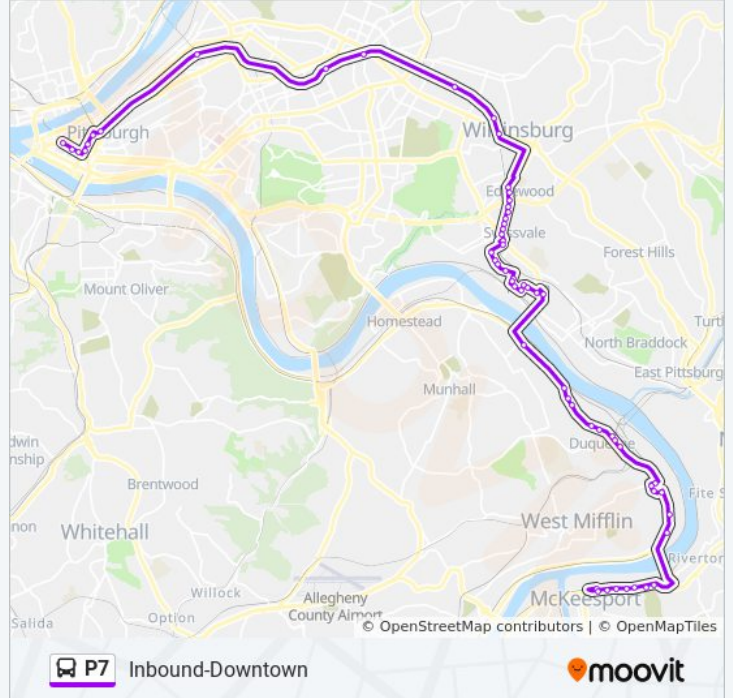

Use the Moovit App to find the closest P7 bus station near you and find out when is the next P7 bus arriving.

Direction: Inbound-Downtown Via Rankin-Edgewood

55 stops

[VIEW LINE SCHEDULE](#)

Mckeesport Transportation Center + Bay #4

East Busway + Negley Station D

East Busway + Herron Station D

East Busway + Penn Station C

Grant St + Liberty Ave FS (Fed Bldg)

Grant St + Strawberry Way (Us Steel Tower)

Grant St + Oliver Ave

Fifth Ave + William Penn PI FS

Fifth Ave + Wood St Ns

Liberty Ave + Market St

Direction: Outbound-Mckeesport

48 stops

[VIEW LINE SCHEDULE](#)

Liberty Ave + Market St

Liberty Ave + Sixth Ave

Liberty Ave + Smithfield St

P7 bus Info

Direction: Outbound-Mckeesport

Stops: 48

Trip Duration: 49 min

Line Summary:

Kennywood Blvd + Mifflin

Kennywood Blvd + #4000

Kennywood Blvd + Glenn