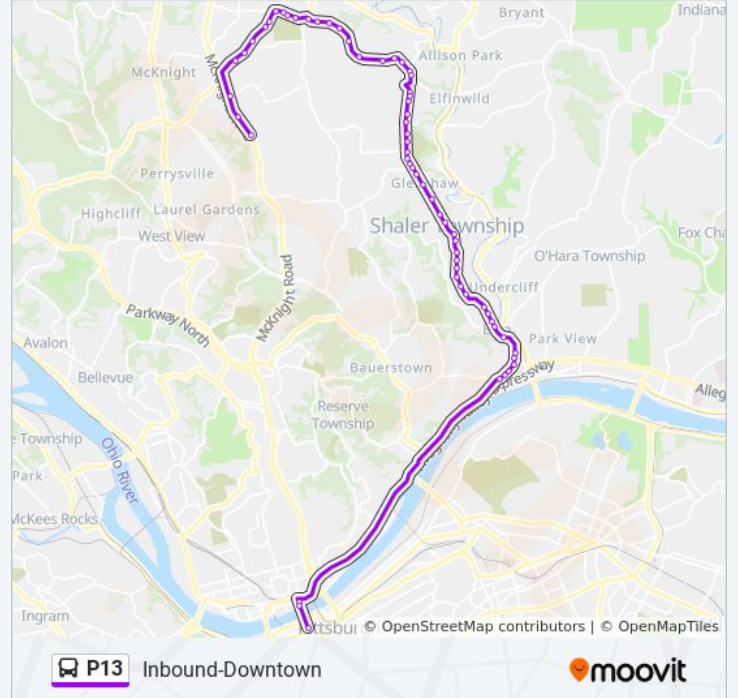

Use the Moovit App to find the closest P13 bus station near you and find out when is the next P13 bus arriving.

Direction: Inbound-Downtown

60 stops

[VIEW LINE SCHEDULE](#)

Mcknight Rd + Ross Park Mall Dr
Mcknight Rd + Johnanna Dr FS
Mcknight Rd + Mcintyre Rd
Peebles + Mcintyre Square Driveway
Peebles Rd + Bingay Dr
Peebles Rd + Remington Dr
Peebles Rd + Parkway Rd FS
Peebles Rd + Peebles School Drwy
Peebles Rd at Duncan Ave Ns
Duncan Ave + Allegheny Memorial Park
Duncan Ave + Royal Manor Ct #1
Duncan Ave + Royal Manor Ct #2
Ferguson Rd + Thompson Run Rd FS
Ferguson Rd + Foxcroft
Ferguson Rd + Guyton
Ferguson Rd + Post
Ferguson Rd + Lammerton
Ferguson Rd + Linwood #1
Ferguson Rd + Ohio
Ferguson Rd + Sweeney
Ferguson Rd + Linwood #2
Ferguson Rd + Mt Royal

Grant Ave + Vilsack

Grant Ave + Wilson

Crescent + Sullivan Way

Butler St + Maplewood

Butler St + High

Butler St + Freeport

Butler St + Center

Butler St + Isabella

7th St + Ft Duquesne Blvd

Sandusky St + Isabella St

Butler St + #188

Butler St + Isabella

Butler St + Center St

Butler St + Freeport St

Butler St + Bridge

Butler St + Maplewood

Stops: 64

Trip Duration: 47 min

Line Summary:

Mt Royal Blvd + Campbell

Mt Royal Blvd + Shaler Library

Mt Royal Blvd + Shaw

Mt Royal Blvd + Wood

Mt Royal Blvd + Morewood