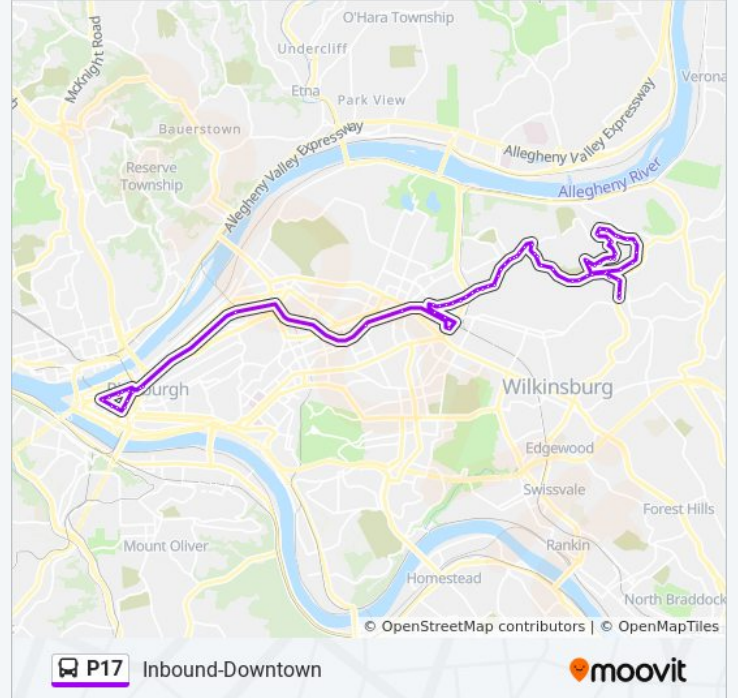

Park Hill Dr + #2350

Park Hill Dr + East Hills Dr

East Hills Dr + #2303

East Hills Dr + Wilner Dr

Wilner Dr + #2278

Wilner Dr + Bracey

Wilner Dr + Robinson

Robinson Blvd + Douglas

Robinson Blvd + Wilk Penn Joint Water Auth

Robinson Blvd + #2600 (Opp E Gate)

Robinson Blvd + Frankstown Rd

Verona Rd + Giant Eagle

Verona Rd + Graham Blvd Ext

Mt Carmel Rd + Verona FS

Mt Carmel Rd + Dollman

Mt Carmel Rd + Aber

Mt Carmel Rd + Calmar

Calmar Dr + #220

Mark Dr + Calmar FS

Mark Dr + #7843

Mark Dr + #7865

Mark Dr + #7915

Mark Dr + Grove

Grove Rd + Suncrest

Grove Rd + Westminster

Grove Rd + Selvin

Grove Rd + Chaske

Chaske St + #8038

Chaske St + Cross

Chaske St + #8168

Chaske St + Bramble