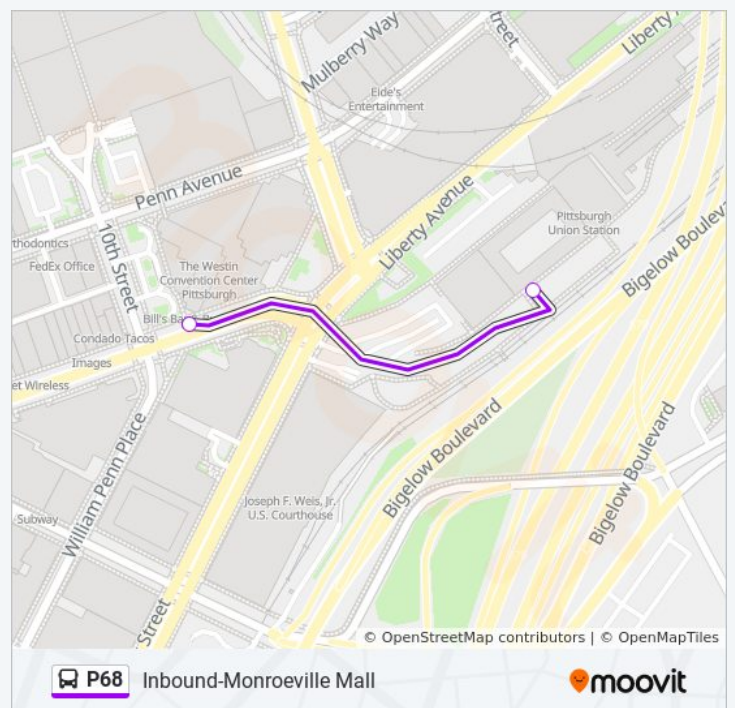

South Ave + Coal

South Ave + Mill

South Ave + Center

South Ave + Mulberry

South Ave + Wood Ns

Hay St Ramp + Inbound Shelter

East Busway + Wilkinsburg Station D

East Busway + Homewood Station C

East Busway + East Liberty Station C

East Busway + Negley Station C

East Busway + Herron Station C

East Busway + Penn Station C

Liberty Ave + 10th St Ns

Direction: Inbound-Monroeville Mall

2 stops

[VIEW LINE SCHEDULE](#)

East Busway + Penn Station C

Liberty Ave + 10th St Ns

P68 bus Time Schedule

Inbound-Monroeville Mall Route Timetable:

Sunday	5:29 AM - 7:29 AM
Monday	5:27 AM - 4:54 PM
Tuesday	5:27 AM - 4:54 PM
Wednesday	5:27 AM - 4:54 PM
Thursday	5:27 AM - 4:54 PM
Friday	5:27 AM - 4:54 PM
Saturday	5:29 AM - 7:29 AM

P68 bus Info

Direction: Inbound-Monroeville Mall

Stops: 2

Trip Duration: 1 min

Line Summary:

Direction: Outbound-Forbes Hospital

92 stops

[VIEW LINE SCHEDULE](#)