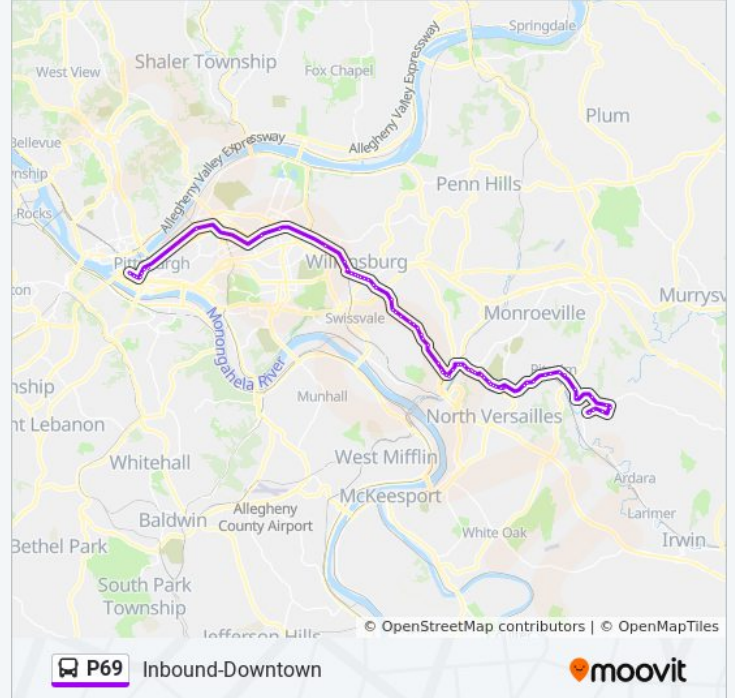

Ardmore Blvd + Yost

Ardmore Blvd + Sumner

Ardmore Blvd + Marion FS

Ardmore Blvd + 2 Parkway Center East

Ardmore Blvd + Centurion Dr

Ardmore Blvd + Braddock

Ardmore Blvd + Newport

Ardmore Blvd + Bevington

Ardmore Blvd + Bryn Mawr Ns

Ardmore Blvd + Marlboro FS

Ardmore Blvd + Rebecca FS

South Ave + Elvia FS

South Ave + Swissvale

South Ave + Coal

South Ave + Mill

South Ave + Center

South Ave + Mulberry

South Ave + Wood Ns

Hay St Ramp + Inbound Shelter

East Busway + Wilkinsburg Station D

East Busway + Homewood Station D

East Busway + East Liberty Station D

East Busway + Negley Station D

### Direction: Inbound-Trafford

7 stops

[VIEW LINE SCHEDULE](#)

East Busway + Penn Station C

Grant St + Liberty Ave FS (Fed Bldg)

Grant St + Strawberry Way (Us Steel Tower)

Grant St + Oliver Ave

Fifth Ave + William Penn PI FS