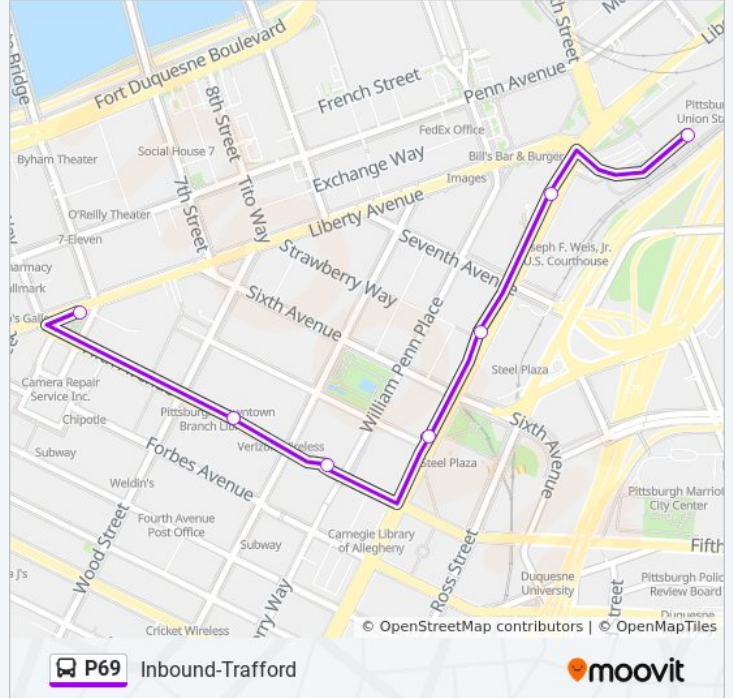

### Direction: Inbound-Trafford

7 stops

[VIEW LINE SCHEDULE](#)

East Busway + Penn Station C

Grant St + Liberty Ave FS (Fed Bldg)

Grant St + Strawberry Way (Us Steel Tower)

Grant St + Oliver Ave

Fifth Ave + William Penn PI FS

Fifth Ave + Wood St Ns

Liberty Ave + Market St

### P69 bus Info

**Direction:** Inbound-Trafford

**Stops:** 7

**Trip Duration:** 9 min

**Line Summary:**

**Direction: Outbound-Trafford Flyer**

69 stops

[VIEW LINE SCHEDULE](#)

- Liberty Ave + Market St
- Liberty Ave + Sixth Ave
- Liberty Ave + Smithfield St
- Liberty Ave + William Penn Pl
- East Busway + Penn Station B
- East Busway + Herron Station B
- East Busway + Negley Station A
- East Busway + East Liberty Station B
- East Busway + Homewood Station B
- East Busway + Wilkinsburg Station B
- East Busway + Hay St Ramp Outbound Shelter
- Ross St + Wood
- Ross Ave + Center
- Ross Ave + Mill
- Ross Ave + Coal
- Swissvale Ave + Franklin
- Rebecca St + Swissvale FS
- Rebecca St + Ella