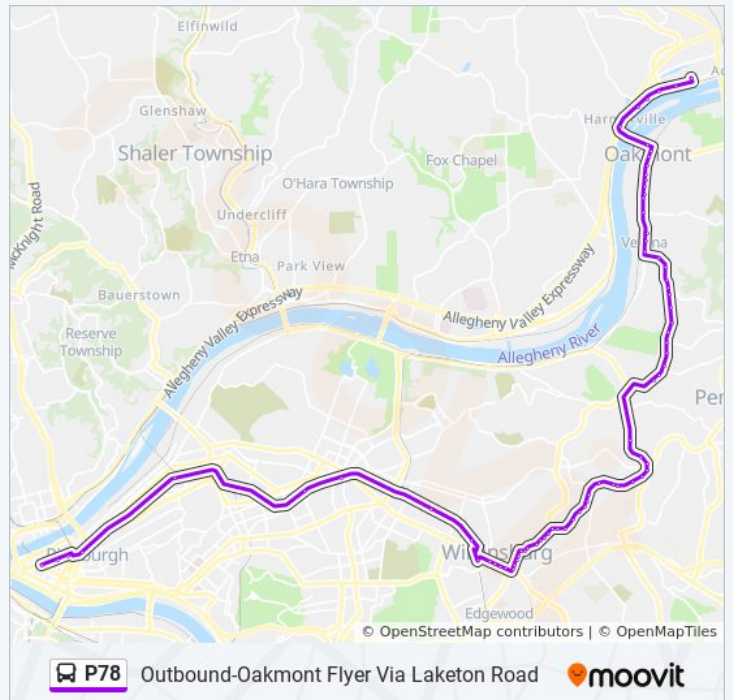

Liberty Ave + Market St

Direction: Inbound-Oakmont

7 stops

[VIEW LINE SCHEDULE](#)

East Busway + Penn Station C

Grant St + Liberty Ave FS (Fed Bldg)

Grant St + Strawberry Way (Us Steel Tower)

Grant St + Oliver Ave

- Liberty Ave + Market St
- Liberty Ave + 9th St
- Liberty Ave + William Penn Pl
- East Busway + Penn Station B
- East Busway + Herron Station B
- East Busway + Negley Station A
- East Busway + East Liberty Station B
- East Busway + Homewood Station B
- East Busway + Wilkinsburg Station B
- East Busway + Hay St Ramp Outbound Shelter
- Ross St + Wood
- Ross Ave + Center
- Ross Ave + Mill
- Ross Ave + Coal
- Swissvale Ave + Stoner Way
- Swissvale Ave + Penn FS
- Swissvale Ave + North
- Swissvale Ave + Hill
- Swissvale Ave + Park
- Park Ave + Montier St
- Montier St + #1438
- Montier St + Park
- Montier St + Labelle
- Montier St + Herr
- Montier St + #1824
- Montier St + Laketon

P78 bus Info

Direction: Outbound-Harmar

Stops: 74

Trip Duration: 56 min

Line Summary:

Laketon Rd + #1746

Laketon Rd + Paden St

Laketon Rd + Winton

Laketon Rd + Turner

Laketon Rd + Collins

Laketon Rd + Douglas Plaza Apts

Laketon Rd + Graham Blvd Ns

Laketon Rd + Woodgate

Laketon Rd + Southern

Laketon Rd + Churchill

Laketon Rd + Lindberg