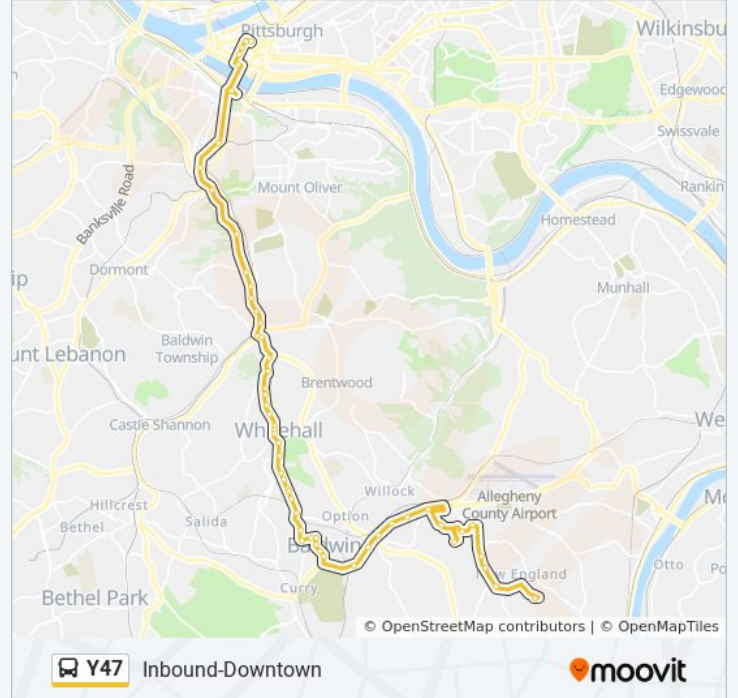

South Busway + Overbrook Shelter

South Busway + Inglewood Shelter

South Busway + Central Shelter

South Busway + South Bank

South Busway + Whited St Shelter

South Busway + Edgebrook Shelter

South Busway + Pioneer Ave Ramp

South Busway + Palm Garden

South Busway + South Hills Jct

Private Roadway + Station Square Station

E Carson St + Station Square Station

Ft Pitt Blvd + Smithfield St FS

Wood St + Third Ave FS

Wood St + Forbes Ave And Fifth Ave

Wood St + Sixth Ave

Sixth Ave + Smithfield

**Direction: Outbound-Ccac South**

56 stops

[VIEW LINE SCHEDULE](#)

Sixth Ave + Smithfield

Smithfield St at Fifth Ave

Smithfield St + Forbes Ave

Smithfield St + Third Ave

Smithfield St + Ft Pitt Blvd

Smithfield St Bridge + Station Square

South Busway + South Hills Jct

South Busway + Palm Garden

South Busway + Pioneer Ave Ramp FS

South Busway + Edgebrook Shelter