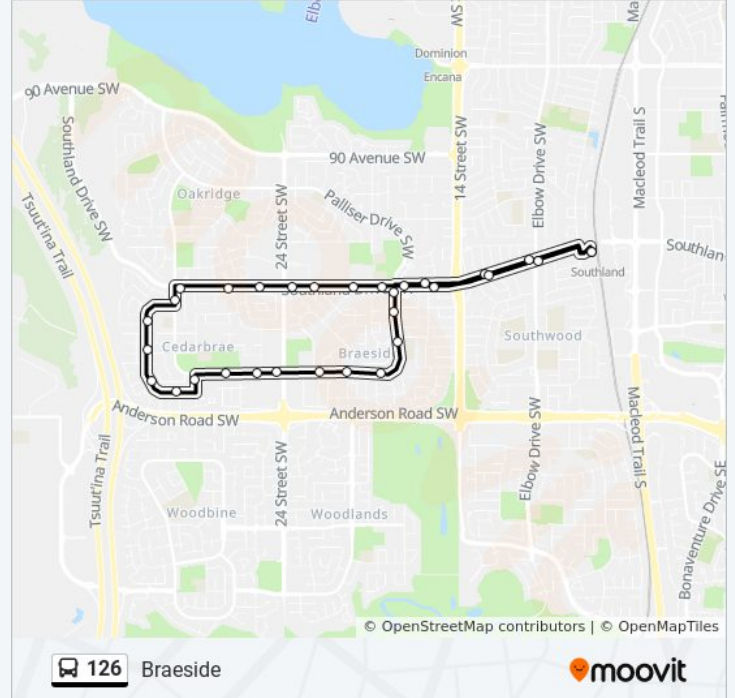

 126

Braeside

[View In Website Mode](#)

The 126 bus line Braeside has one route. For regular weekdays, their operation hours are:

(1) Braeside: 5:46 AM - 11:43 PM

Use the Moovit App to find the closest 126 bus station near you and find out when is the next 126 bus arriving.

Direction: Braeside

31 stops

[VIEW LINE SCHEDULE](#)

- Southland Lrt Station Eb
- Wb Southland Dr @ Elbow Dr SW
- Wb Southland Dr @ E. Of 14 St SW
- Wb Southland Dr @ Bradbury Dr SW
- Sb Braeside Dr @ Southland Dr SW
- Sb Braeside Dr @ 104 Av SW
- Sb Braeside Dr @ 107 Av SW
- Wb Braeside Dr @ Braxton Rd SW
- Wb Braeside Dr @ Brookpark Dr SW
- Wb Braeside Dr @ Brabourne Rd SW
- Wb Oakfield Dr @ 24 St SW
- Wb Oakfield Dr @ 26 St SW
- Wb Oakfield Dr @ W. Of Cedarbrook Ba SW
- Sb 30 St SW @ Oakfield Dr SW
- Wb Cedarille Dr @ Cedardale Cr SW
- Nb Cedarille Dr @ Cedarwood Ri SW
- Nb Cedarille Dr @ Cedarwood HI SW
- Nb Cedarille Dr @ Cedarille Cr SW
- Nb Oakfield Dr @ Cedarille Dr SW
- Eb Southland Dr @ Oakfield Dr SW
- Eb Southland Dr @ Oakmoor Wy SW
- Eb Southland Dr @ E. Of Oakmoor Wy SW

126 bus Info

Direction: Braeside

Stops: 31

Trip Duration: 26 min

Line Summary:

Oakridge Station (Eb)

Eb Southland Dr @ Oakmoor Dr SW

Eb Southland Dr @ Brookpark Bv SW

Southland Leisure Centre (Eb)

Eb Southland Dr @ Braeside Dr SW

Eb Southland Dr @ Bradbury Dr SW

Eb Southland Dr @ E. Of 14 St SW

Eb Southland Dr @ Elbow Dr SW

Southland Lrt Station Eb

126 bus time schedules and route maps are available in an offline PDF at moovitapp.com. Use the [Moovit App](#) to see live bus times, train schedule or subway schedule, and step-by-step directions for all public transit in Calgary.