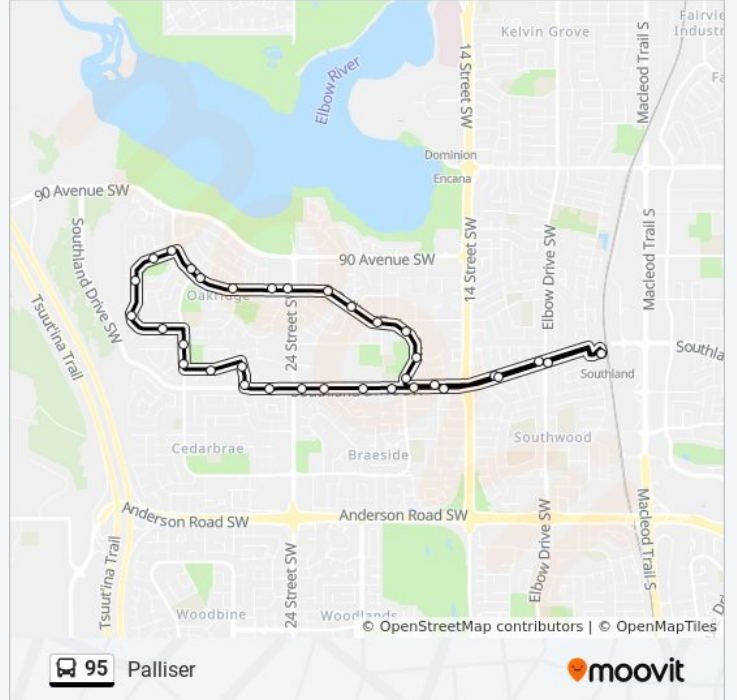

 95

Palliser

Get The App

The 95 bus line Palliser has one route. For regular weekdays, their operation hours are:

(1) Palliser: 05:02 - 18:20

Use the Moovit App to find the closest 95 bus station near you and find out when is the next 95 bus arriving.

Direction: Palliser

35 stops

[VIEW LINE SCHEDULE](#)

- Southland Lrt Station Eb
- Wb Southland Dr @ Elbow Dr SW
- Wb Southland Dr @ E. Of 14 St SW
- Wb Southland Dr @ Bradbury Dr SW
- Nb Palliser Dr @ Southland Dr SW
- Nb Palliser Dr @ Pump Hill Ga SW
- Wb Palliser Dr @ Pump Hill PI SW
- Wb Palliser Dr @ 19 St SW
- Wb Palliser Dr @ Palisprior Rd SW
- Wb Palliser Dr @ 22 St SW
- Wb Palliser Dr @ 24 St SW
- Wb Palliser Dr @ Oakdale PI SW
- Wb Palliser Dr @ Oakwood Dr SW
- Wb Palliser Dr @ 29 St SW
- Wb Palliser Dr @ Oakfield Dr SW
- Wb Oakwood Dr @ Palliser Dr SW
- Wb Oakwood Dr @ Oakmount Wy SW
- Sb Oakwood Dr @ 93 Av SW
- Sb Oakwood Dr @ Oakmount Dr SW
- Eb Oakwood Dr @ Oakcliffe Dr SW
- Sb Oakfield Dr @ S. Of Oakmoor Dr SW
- Sb Oakfield Dr @ Oakridge Ga SW

95 bus Info

Direction: Palliser

Stops: 35

Trip Duration: 30 min

Line Summary:

Eb Oakmoor Dr @ Oakmoor Cr SW
 Sb Oakmoor Wy @ Oakmoor Dr SW
 Sb Oakmoor Wy @ Oakbury Pl SW
 Eb Southland Dr @ E. Of Oakmoor Wy SW
 Oakridge Station (Eb)
 Eb Southland Dr @ Oakmoor Dr SW
 Eb Southland Dr @ Brookpark Bv SW
 Southland Leisure Centre (Eb)
 Eb Southland Dr @ Braeside Dr SW
 Eb Southland Dr @ Bradbury Dr SW
 Eb Southland Dr @ E. Of 14 St SW
 Eb Southland Dr @ Elbow Dr SW
 Southland Lrt Station Eb