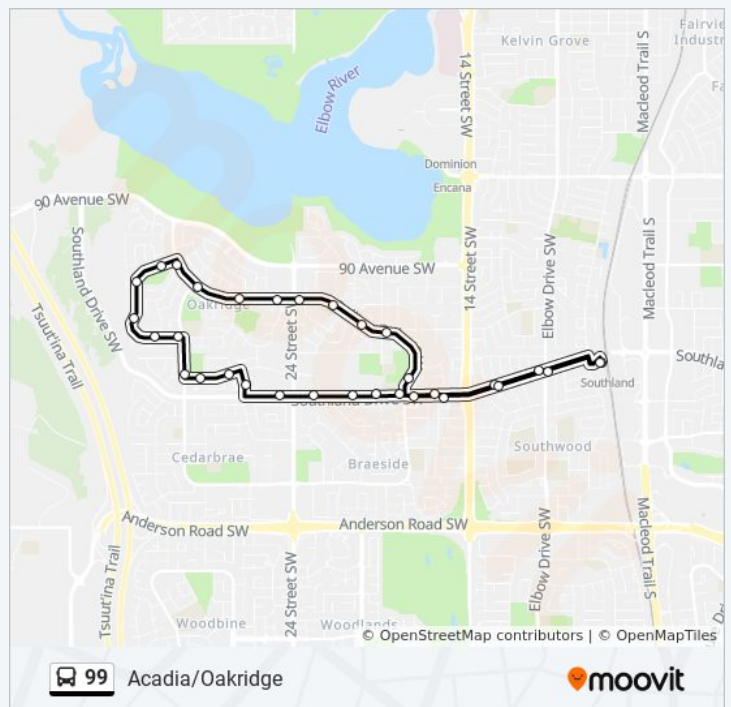

Eb Southland Dr @ Bradbury Dr SW

Eb Southland Dr @ E. Of 14 St SW

99 bus Time Schedule

Oakridge Route Timetable:

Sunday	6:00 AM - 10:30 PM
Monday	4:36 AM - 11:39 PM
Tuesday	4:36 AM - 11:39 PM
Wednesday	4:36 AM - 11:39 PM
Thursday	4:36 AM - 11:39 PM
Friday	4:36 AM - 11:39 PM
Saturday	6:00 AM - 11:15 PM

99 bus Info

Direction: Oakridge

Stops: 32

Trip Duration: 25 min

Line Summary:

Eb Southland Dr @ Elbow Dr SW

Southland Lrt Station Eb

99 bus time schedules and route maps are available in an offline PDF at moovitapp.com. Use the [Moovit App](#) to see live bus times, train schedule or subway schedule, and step-by-step directions for all public transit in Calgary.