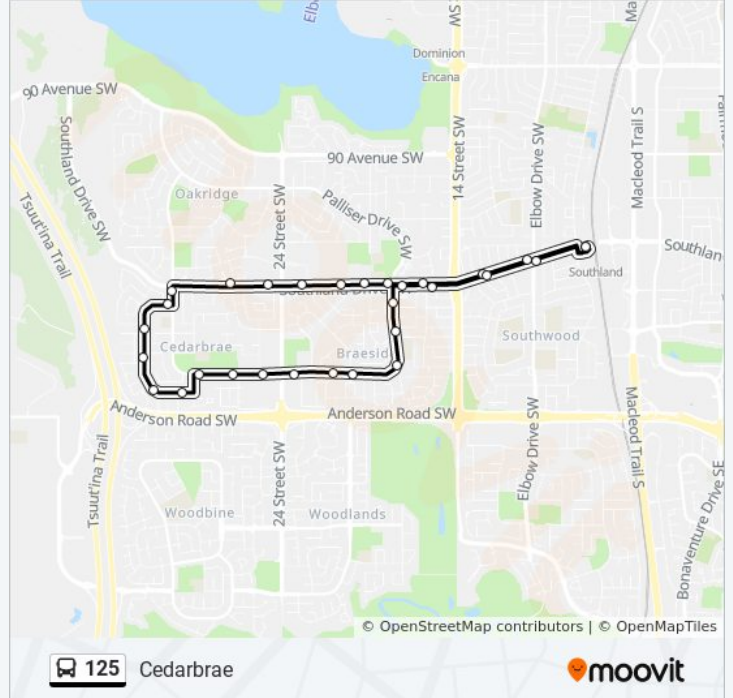

Nb Braeside Dr @ Braniff Rd SW

Nb Braeside Dr @ 107 Av SW

Nb Braeside Dr @ 104 Av SW

Eb Southland Dr @ Braeside Dr SW

Eb Southland Dr @ Bradbury Dr SW

Eb Southland Dr @ E. Of 14 St SW

Eb Southland Dr @ Elbow Dr SW

Southland Lrt Station Eb

125 bus time schedules and route maps are available in an offline PDF at moovitapp.com. Use the [Moovit App](#) to see live bus times, train schedule or subway schedule, and step-by-step directions for all public transit in Calgary.

[About Moovit](#) • [MaaS Solutions](#) • [Supported Countries](#) • [Mooviter Community](#)

© 2023 Moovit - All Rights Reserved

Check Live Arrival Times