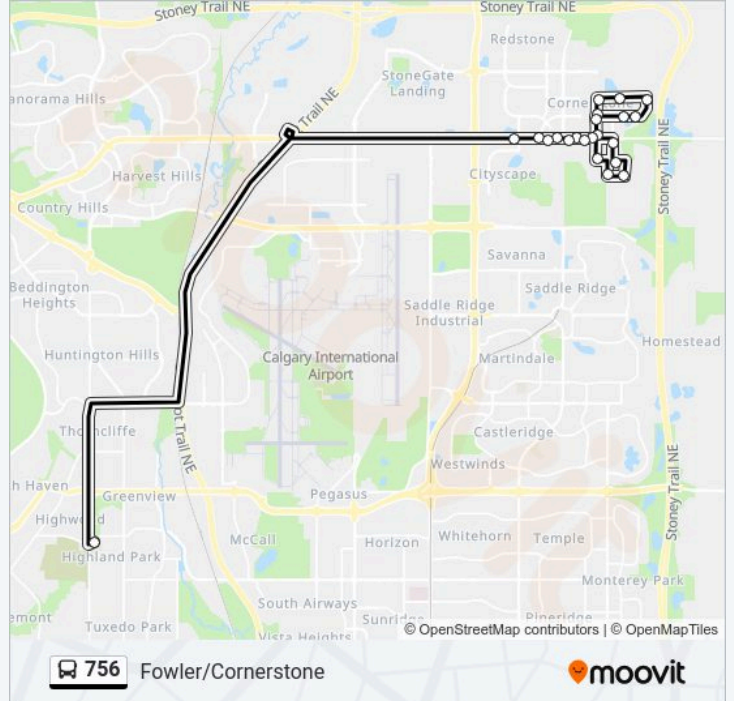

 756

Fowler/Cornerstone

Get The App

The 756 bus line (Fowler/Cornerstone) has 2 routes. For regular weekdays, their operation hours are:

(1) Fowler/Redstone: 08:00(2) Fowler/Redstone: 15:40

Use the Moovit App to find the closest 756 bus station near you and find out when is the next 756 bus arriving.

Direction: Fowler/Redstone

22 stops

[VIEW LINE SCHEDULE](#)

- Eb Country Hills Bv @ Skyview Py NE
- Eb Country Hills Bv @ 60 St NE
- Eb Country Hills Bv @ Cornerstone St NE
- Sb Corner Meadows Ga @ Country Hills Bv NE
- Eb Cornerstone Wy @ Corner Meadows Ga NE
- Wb Corner Meadows Av @ Corner Meadows Link NE
- Nb Cornerstone Dr @ Corner Meadows Av NE
- Nb Cornerstone Bv @ Cornerstone Wy NE
- Nb Cornerstone Bv @ Country Hills Bv NE
- Nb Cornerstone Bv @ Cornerstone Hts NE
- Eb Cornerstone Av @ Cornerstone Bv NE
- Eb Cornerstone Av @ Cornerbrook St NE
- Sb Cornerstone Bv @ Cornerstone Av NE
- Wb Cornerstone Bv @ Cornerbrook Dr NE
- Wb Cornerstone Bv @ Cornerbrook Gr NE
- Sb Cornerstone Bv @ Cornerstone Ht NE
- Wb Country Hills Bv @ Cornerstone Bv NE
- Wb Country Hills Bv @ Cornerstone St NE
- Wb Country Hills Bv @ 60 St NE
- Wb Country Hills Bv @ Skyview Ci
- Wb Country Hills Bv @ 52 St NE (Farside)

756 bus Time Schedule

Fowler/Redstone Route Timetable:

Sunday	Not Operational
Monday	08:00
Tuesday	08:00
Wednesday	08:00
Thursday	08:00
Friday	08:00
Saturday	Not Operational

756 bus Info

Direction: Fowler/Redstone

Stops: 22

Trip Duration: 50 min

Line Summary:

Eb 40 Av NW @ 4 St NW

Direction: Fowler/Redstone

22 stops

[VIEW LINE SCHEDULE](#)

Nb 4 St NW @ 40 Av NW