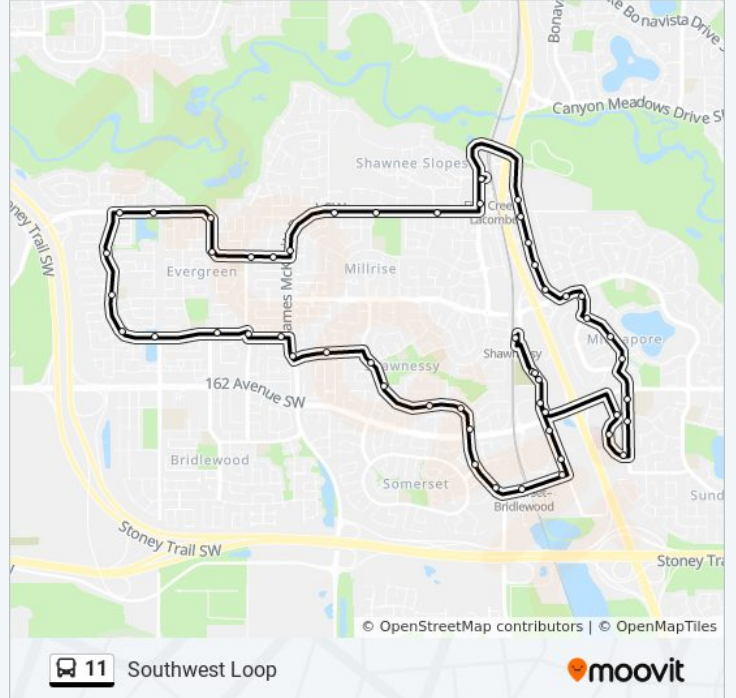

Nb Shawinigan Dr @ Shannon Dr SW

Wb Shannon Av @ Shannon Cm SW

Nb James Mckevitt Rd @ Shannon Av SW

Wb Everstone Bv @ James Mckevitt Rd SW

Nb Everstone Dr @ Everstone Bv SW

Wb Everridge Dr @ Eversyde St SW

Wb Everridge Dr @ 24 St SW

Nb Everridge Dr @ Evermeadow Ga SW

Nb Everridge Dr @ Evermeadow Av SW

Nb Everridge Dr @ Everhollow Ri SW

Eb Fish Creek Bv @ Everridge Dr SW

Eb Fish Creek Bv @ 100m W. Of 24 St SW

Eb Fish Creek Bv @ Everbrook Dr SW

Sb Fish Creek Bv @ Everbrook Dr SW

Eb Fish Creek Bv @ Everstone Dr SW

Eb Fish Creek Bv @ Everwillow Pa SW

Nb James Mckevitt Rd @ Millview Ga SW

Eb James Mckevitt Rd @ Evergreen St SW

Eb James Mckevitt Rd @ Millrise HI SW

Eb James Mckevitt Rd @ Millrise Wy SW

Nb Shawnee Ga @ James Mckevitt Rd SW

Eb @ Fish Creek-Lacombe Station

11 bus time schedules and route maps are available in an offline PDF at moovitapp.com. Use the [Moovit App](#) to see live bus times, train schedule or subway schedule, and step-by-step directions for all public transit in Calgary.