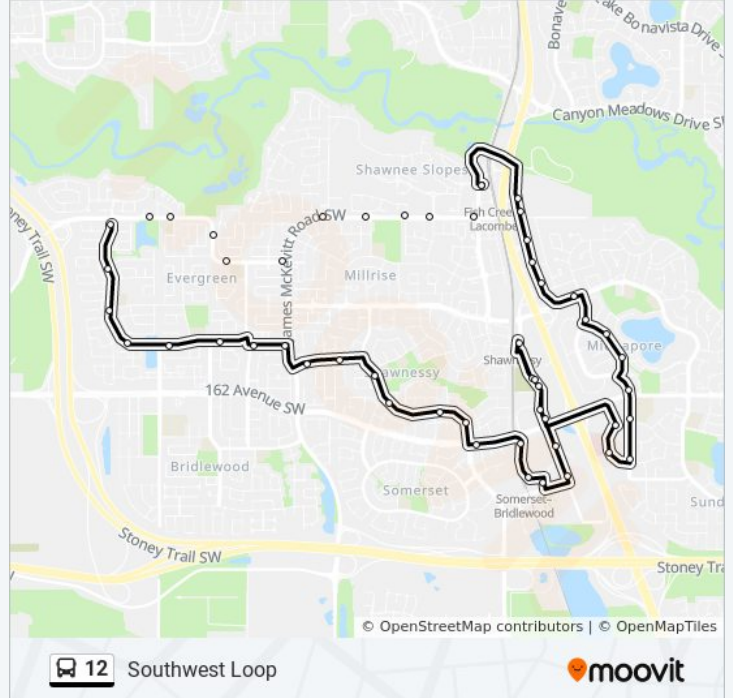

### 12 bus Info

**Direction:** Southwest Loop

**Stops:** 52

**Trip Duration:** 55 min

**Line Summary:**

Sb Shawinigan Dr @ Shannon Dr SW

Sb Shawinigan Dr @ Shawbrooke Dr SW

Eb Shawinigan Dr @ Shawfield Dr SW

Eb Sunpark Pz @ W. Of Sunpark Dr SE

Nb Sunpark Dr @ Sunpark Pz SE

Nb Sunpark Dr @ Sunbank Wy SE

Nb Midpark Bv @ Sun Valley Bv SW

Wb Midpark Bv @ Midlake Wy SE

Nb Midpark Bv @ Midpark Ga SE

Nb Midpark Bv @ Midpark Dr SE

Wb Midlake Bv @ Midridge Dr SE

Nb Bannister Rd @ 153 Av SE

Nb Bannister Rd @ 151 Av SE

Nb Bannister Rd @ 149 Av SE

Nb Bannister Rd @ 146 Av SE

Nb Bannister Rd @ North Of 146 Av SE

Eb @ Fish Creek-Lacombe Station