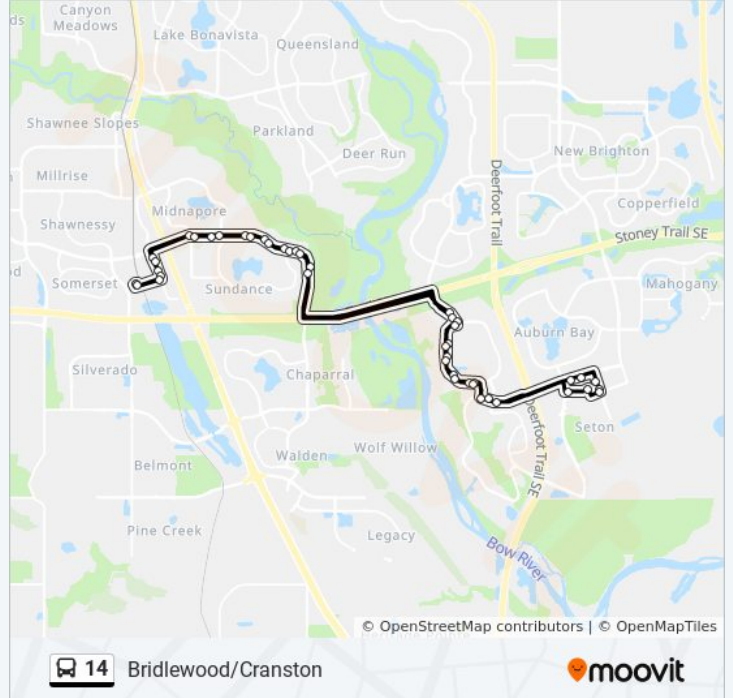

**14 bus Info**

**Direction:** Cranston

**Stops:** 44

**Trip Duration:** 49 min

**Line Summary:**

Eb Cranston Dr @ Cranridge Tc SE

Eb Cranston Av @ Cranston Rd SE

Eb Cranston Av @ Cranarch Rd SE

Nb Cranston Bv @ Cranston Dr SE

Wb Cranston Bv @ Cranfield Li SE

Nb Sun Valley Bv @ Sun Harbour Rd SE

Wb Sun Valley Bv @ Sun Valley Dr SE

Wb Sun Valley Bv @ Sunmills Dr SE

Wb Sun Valley Bv @ W. Of Sunmills Dr SE

Wb Sun Valley Bv @ Suncrest Wy SE

Wb Sun Valley Bv @ Midlake Bv SE

Wb Sun Valley Bv @ Midpark Bv SW

Sb Shawville Bv @ 162 Av SE

Sb Shawville Bv @ Shawville Li SE

Wb Shawville Ga @ Shawville Bv SE

Somerset-Bridlewood Stn

**Direction: Somerset-Bridlewood Station**

36 stops

[VIEW LINE SCHEDULE](#)

**14 bus Time Schedule**

Somerset-Bridlewood Station Route Timetable:

Sunday

Not Operational

Somerset-Bridlewood Stn