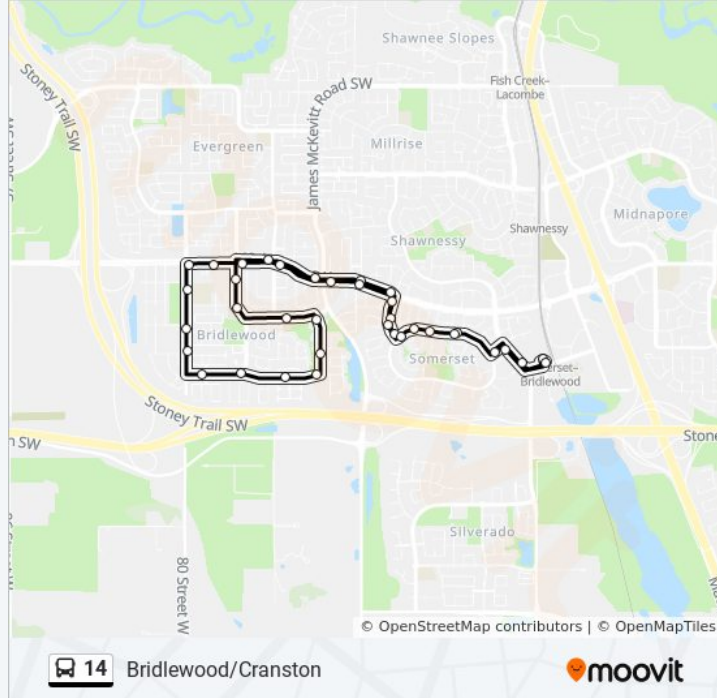

**14 bus Info**

**Direction:** Bridlewood

**Stops:** 36

**Trip Duration:** 32 min

**Line Summary:**

Eb 162 Av SW @ 24 St SW

Eb 162 Av SW @ Shoppes Of Bridlewood

Eb 162 Av SW @ Bridleridge Wy

Eb 162 Av SW @ Bridlewood Bv

Eb 162 Av SW @ James Mckevitt Rd

Eb 162 Av SW @ Somerside Pa

Sb Somercrest St @ 162 Av SW

Sb Somercrest St @ Somerside Gv SW

Eb Somerset Dr @ Somercrest St SW

Eb Somerset Dr @ Somerset Wy SW

Eb Somerset Dr @ Somercrest Cl SW

Eb Somerset Ga @ Somerset Dr SW

Sb 6 St SW @ Somerset Ga

Somerset Bridlewood Terminal

**Direction: Cranston**

44 stops

[VIEW LINE SCHEDULE](#)

- Somerset Bridlewood Terminal
- Nb Shawville Bv @ Shawville Ga SE
- Nb Shawville Bv @ Shawville Rd SE
- Eb Sun Valley Bv @ Sunpark Dr SE
- Eb Sun Valley Bv @ W. Of Sunmills Dr SE
- Eb Sun Valley Bv @ Suncrest Wy SE
- Eb Sun Valley Bv @ E. Of Suncrest Wy SE
- Eb Sun Valley Bv @ Sunmills Dr SE
- Eb Sun Valley Bv @ Sun Valley Dr SE
- Sb Sun Valley Bv @ Sun Harbour Rd SE
- Sb Cranston Bv @ Cranleigh Dr SE
- Wb Cranston Dr @ Cranston Bv SE
- Sb Cranston Dr @ Cranston Ga SE
- Sb Cranston Dr @ Cranston Wy SE
- Eb Cranston Dr @ W. Leg Cranridge Ht SE

**14 bus Info**

**Direction:** Cranston

**Stops:** 44

**Trip Duration:** 49 min

**Line Summary:**

Eb Cranston Dr @ Cranridge Tc SE

Eb Cranston Av @ Cranston Rd SE

Eb Cranston Av @ Cranarch Rd SE