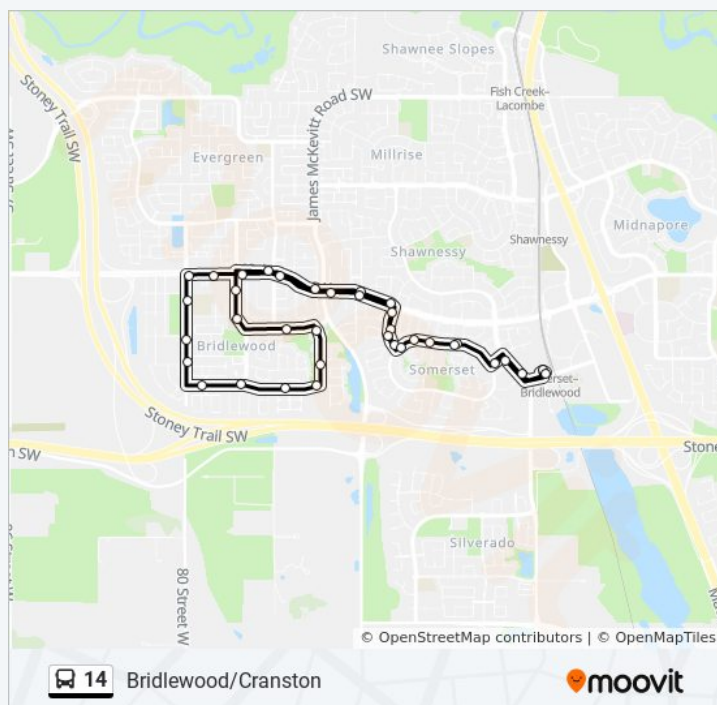

Nb 24 St SW @ Bridlecrest Wy

Nb 24 St SW @ Bridlecrest Dr

Eb 162 Av SW @ 24 St SW

Eb 162 Av SW @ Shoppes Of Bridlewood

Eb 162 Av SW @ Bridleridge Wy

Eb 162 Av SW @ Bridlewood Bv

Eb 162 Av SW @ James Mckevitt Rd

Eb 162 Av SW @ Somerside Pa

Sb Somercrest St @ 162 Av SW

Sb Somercrest St @ Somerside Gv SW

Eb Somerset Dr @ Somercrest St SW

Eb Somerset Dr @ Somerset Wy SW

Eb Somerset Dr @ Somercrest Cl SW

Monday	08:01 - 17:10
Tuesday	08:01 - 17:10
Wednesday	08:01 - 17:10
Thursday	08:01 - 17:10
Friday	08:01 - 17:10
Saturday	Not Operational

### 14 bus Info

**Direction:** Somerset-Bridlewood Station

**Stops:** 36

**Trip Duration:** 22 min

**Line Summary:**

Eb Somerset Ga @ Somerset Dr SW

Sb 6 St SW @ Somerset Ga

Somerset Bridlewood Terminal