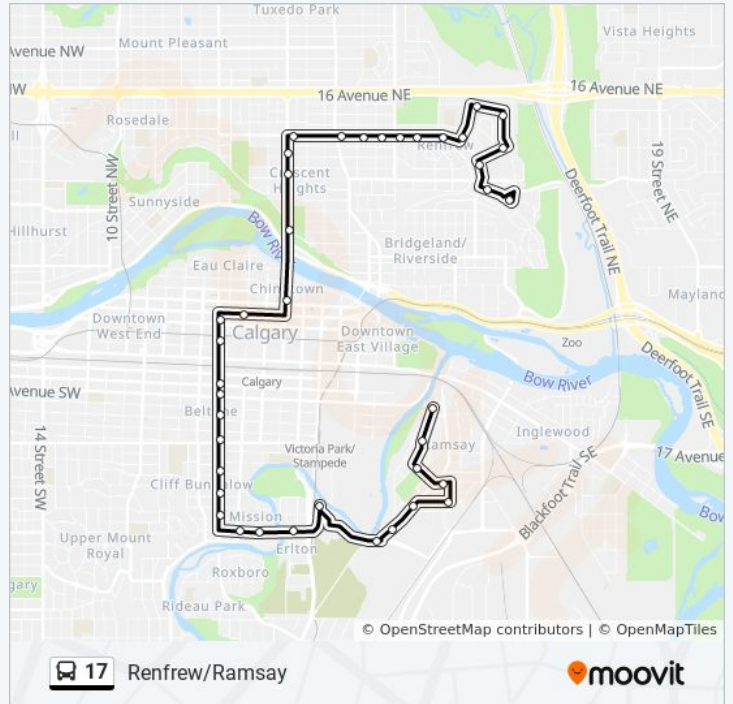

Renfrew/Ramsay

[View In Website Mode](#)

The 17 bus line (Renfrew/Ramsay) has 3 routes. For regular weekdays, their operation hours are:
 (1) City Centre: 6:18 PM - 7:03 PM (2) Ramsay: 5:33 AM - 11:03 PM (3) Renfrew: 5:24 AM - 11:03 PM
 Use the Moovit App to find the closest 17 bus station near you and find out when is the next 17 bus arriving.

Direction: City Centre

22 stops

[VIEW LINE SCHEDULE](#)

Sb Bellevue Av @ Macdonald Av SE

Sb Bellevue Av @ 17 Av SE

Eb Burns Av @ Ramsay St SE

Eb 21 Av SE @ Spiller Rd

Wb 23 Av Se @ 8 St SE

Eb Burns Av @ Ramsay St SE

Eb 21 Av SE @ Spiller Rd

Wb 23 Av Se@ 8 St SE

Sb Spiller Rd @ 23 Av SE

Sb Spiller Rd @ 6 St SE

17 bus Time Schedule

Renfrew Route Timetable:

Sunday	6:45 AM - 5:33 PM
Monday	5:24 AM - 11:03 PM
Tuesday	5:24 AM - 11:03 PM
Wednesday	5:24 AM - 11:03 PM
Thursday	5:24 AM - 11:03 PM
Friday	5:24 AM - 11:03 PM
Saturday	5:23 AM - 5:33 PM

Eb Child Av @ 10 St NE

17 bus Info

Direction: Renfrew

Stops: 41

Trip Duration: 44 min

Line Summary:

17 bus time schedules and route maps are available in an offline PDF at moovitapp.com. Use the [Moovit App](#) to see live bus times, train schedule or subway schedule, and step-by-step directions for all public transit in Calgary.