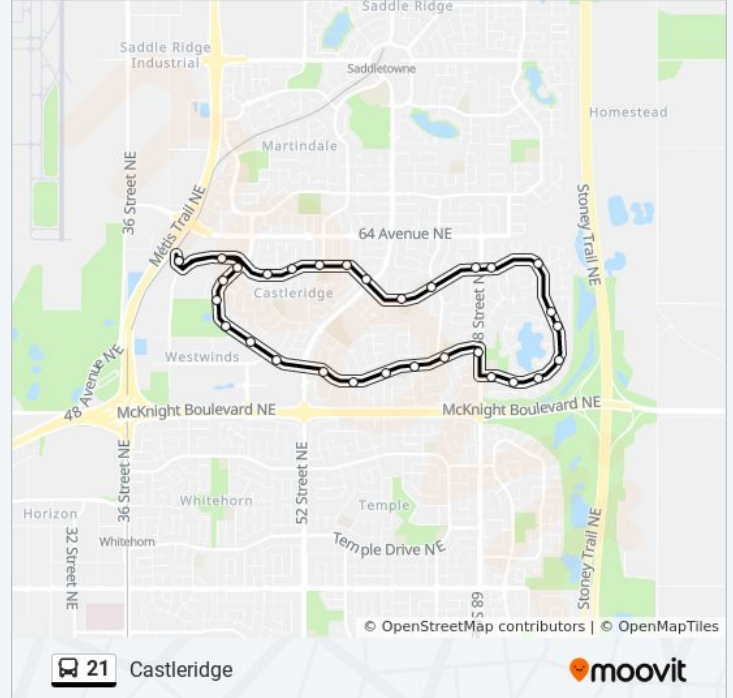

## 21 bus Info

**Direction:** Castleridge

**Stops:** 31

**Trip Duration:** 27 min

**Line Summary:**

Wb Falshire Dr @ 68 St NE

Wb Falshire Dr @ Falton Dr NE

Wb Falshire Dr @ Falshire Cl NE

Wb Castleridge Dr @ Falconridge Bv NE

Wb Castleridge Dr @ Castleridge Rd NE

Wb Castleridge Dr @ 54 St NE

Wb Castleridge Dr @ Castledale Cr NE

Wb Castleridge Dr @ Castlebrook Dr NE

Mcknight-Westwinds Lrt Station