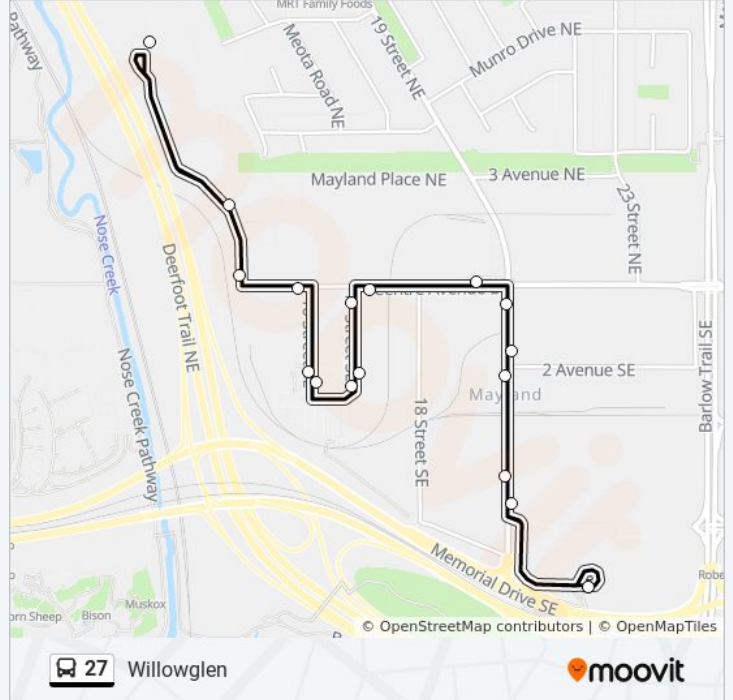

27 bus time schedules and route maps are available in an offline PDF at moovitapp.com. Use the [Moovit App](#) to see live bus times, train schedule or subway schedule, and step-by-step directions for all public transit in Calgary.

[About Moovit](#) • [MaaS Solutions](#) • [Supported Countries](#) • [Mooviter Community](#)

© 2023 Moovit - All Rights Reserved

Check Live Arrival Times