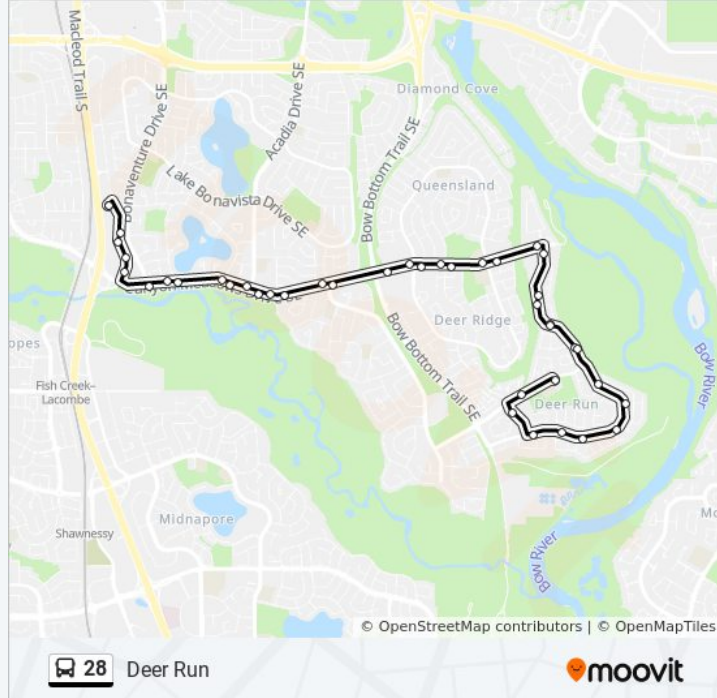

Eb Deer Run Dr @ Deer Park Dr SE

Eb Deer Run Dr @ Deer Side Rd SE

Eb Deer Run Dr @ Deer Side Dr SE

Nb Deer Run Dr @ Deercroft Wy SE

Nb Deer Run Dr @ Deerbrook Rd SE

Nb Deer Run Bv @ Deer Lane Cl SE

Wb Deer Run Bv @ Deerwood Rd SE

Nb Deer Run Bv @ Deermoss Cr SE

Wb Canyon Meadows Dr @ Deer River Ga SE

Wb Canyon Meadows Dr @ Queensland Dr SE
(E. Leg)

Wb Canyon Meadows Dr @ Queen Charlotte Dr
SE

Wb Canyon Meadows Dr @ Queensland Dr SE
(W. Leg)

Wb Canyon Meadows Dr @ Lake Crimson Dr SE

Wb Canyon Meadows Dr @ Lake Lucerne Rd SE

Wb Canyon Meadows Dr @ Acadia Dr SE

Wb Canyon Meadows Dr @ Lake Placid Ri SE

Wb Canyon Meadows Dr @ Lake Simcoe Ri SE

Nb Lake Fraser Dr @ N. Of Canyon Meadows Dr
SE

Nb Lake Fraser Dr @ S. Of Canyon Meadows Lrt
Stn

Canyon Meadows Lrt Station Eb

28 bus time schedules and route maps are available in an offline PDF at moovitapp.com. Use the [Moovit App](#) to see live bus times, train schedule or subway schedule, and step-by-step directions for all public transit in Calgary.

[About Moovit](#) · [MaaS Solutions](#) · [Supported Countries](#) · [Mooviter Community](#)

© 2023 Moovit - All Rights Reserved

Check Live Arrival Times