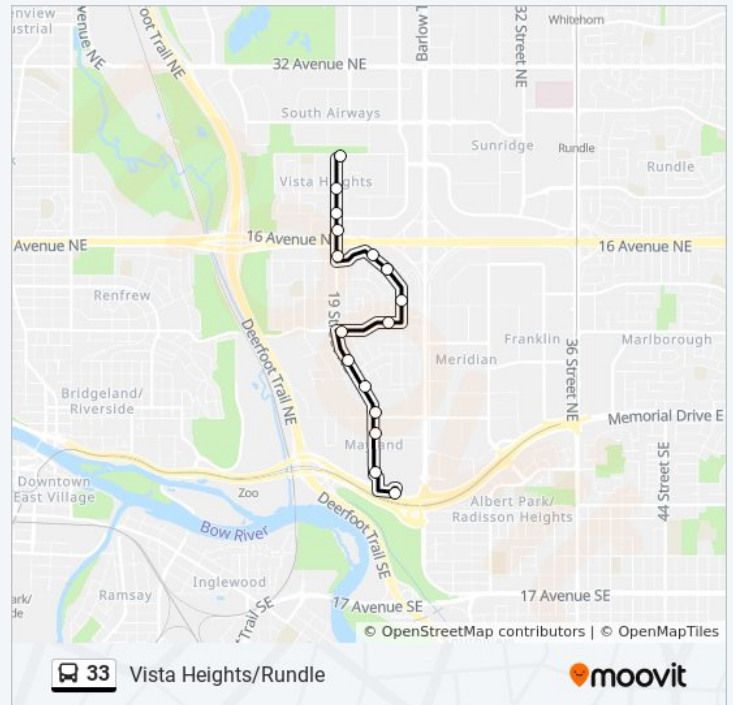

Sb 36 St NE @ 26 Av NE

Rundle Lrt Station (Sb 36 St NE @ 25 Av Ne)

Direction: Vista Heights

16 stops

[VIEW LINE SCHEDULE](#)

Barlow Lrt Station (Eb Century Ri @ 19 St Ne)

Nb 19 St SE @ Century Pl

Nb 19 St SE @ 2 Av SE

Nb 19 St E @ Centre Av

Nb 19 St NE @ 3 Av NE

Nb 19 St NE @ Matador Cr

Eb 8 Av NE @ 19 St NE

Eb 8 Av NE @ Mayland Dr

33 bus Time Schedule

Vista Heights Route Timetable:

Sunday	9:52 AM - 6:22 PM
Monday	6:44 PM - 9:47 PM
Tuesday	6:44 PM - 9:47 PM
Wednesday	6:44 PM - 9:47 PM
Thursday	6:44 PM - 9:47 PM
Friday	6:44 PM - 9:47 PM
Saturday	5:52 AM - 9:52 PM

33 bus Info

Direction: Vista Heights

Stops: 16

Trip Duration: 12 min

Line Summary:

Nb Mckinnon Dr @ Millward Rd NE

Nb Mckinnon Dr @ Mchugh Rd NE

Wb Mckinnon Dr @ Mckinnon Terrace NE

Nb 19 St NE @ Mckinnon Dr

Nb 19 St NE @ N. Of 16 Av NE

Nb 19 St NE @ 18 Av NE

Nb 19 St NE @ Valleyview Rd

Vista Heights Terminal (Nb 19 St NE @ 24 Av Ne)

33 bus time schedules and route maps are available in an offline PDF at moovitapp.com. Use the [Moovit App](https://moovitapp.com) to see live bus times, train schedule or subway schedule, and step-by-step directions for all public transit in Calgary.