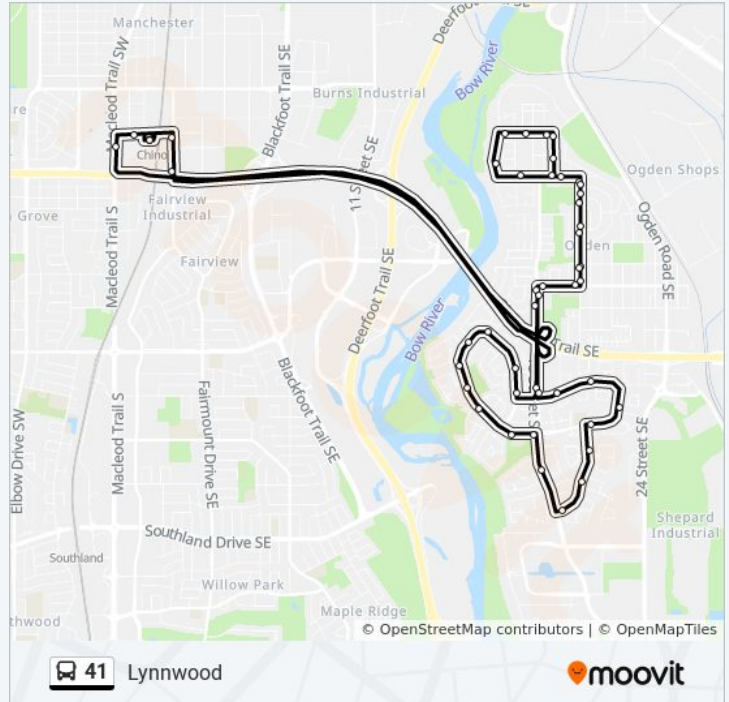

Sb 20a St SE @ 74 Av SE

Wb 76 Av SE @ 20a St SE

Sb 18 St SE @ 76 Av SE

Sb 18 St SE @ S. Of 76 Av SE

Riverbend Station (Sb)

Nb Riverbend Dr @ Riverbend Ga SE

Nb Riverbend Dr @ Riverbirch Cr SE

Wb Riverbend Dr @ Riverbirch Rd SE

Sb Riverbend Dr @ Riverside Wy SE

Sb Riverbend Dr @ Riverside Ci SE

Sb Riverbend Dr @ Riverside Cl SE

Eb Riverbend Dr @ Riverview Dr SE

Eb Rivervalley Dr @ Riverview Pa SE

Eb Rivervalley Dr @ 18 St SE

Thursday Not Operational

Friday Not Operational

Saturday 5:54 AM - 7:03 PM

41 bus Info

Direction: Route 41

Stops: 48

Trip Duration: 40 min

Line Summary:

Sb 18 St SE @ Riverview Cl

Eb 21 St SE @ River Rock Cr

Nb 21 St SE @ River Rock Rd

Nb 21 St SE @ River Rock Ci

Eb Riverglen Dr @ 21 St SE

Nb Riverglen Dr @ Riverstone Cr SE

Wb Riverglen Dr @ Rivercroft Cl SE

Wb Riverglen Dr @ Rivercrest Dr SE