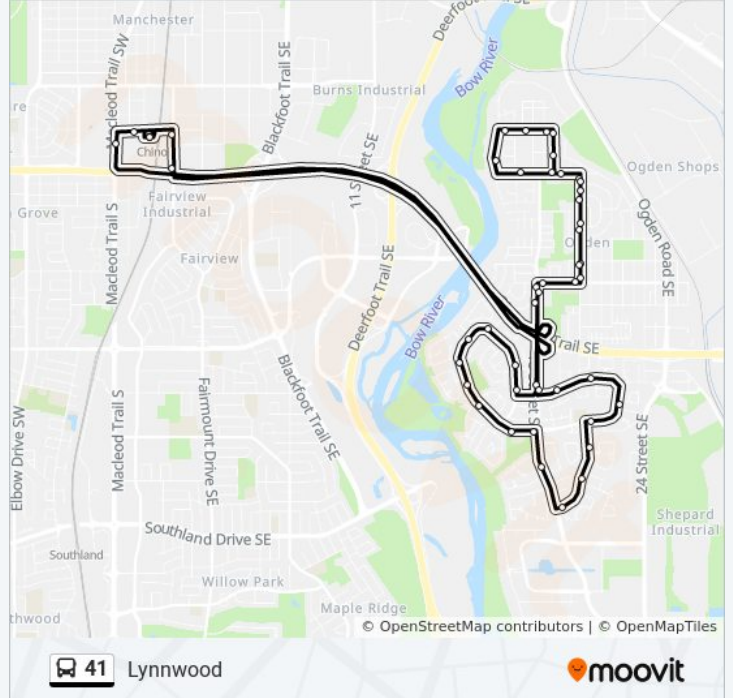

Sb 18 St SE @ S. Of 76 Av SE

Riverbend Station (Sb)

Nb Riverbend Dr @ Riverbend Ga SE

Nb Riverbend Dr @ Riverbirch Cr SE

Wb Riverbend Dr @ Riverbirch Rd SE

Sb Riverbend Dr @ Riverside Wy SE

Sb Riverbend Dr @ Riverside Ci SE

Sb Riverbend Dr @ Riverside Cl SE

Eb Riverbend Dr @ Riverview Dr SE

Eb Rivervalley Dr @ Riverview Pa SE

Eb Rivervalley Dr @ 18 St SE

Sb 18 St SE @ Riverview Cl

Eb 21 St SE @ River Rock Cr

Nb 21 St SE @ River Rock Rd

Nb 21 St SE @ River Rock Ci

Eb Riverglen Dr @ 21 St SE

Nb Riverglen Dr @ Riverstone Cr SE

Wb Riverglen Dr @ Rivercroft Cl SE

Wb Riverglen Dr @ Rivercrest Dr SE

Riverbend Station (Nb)

Nb Macleod Tr @ S. Of 61 Av SW

Eb 61 Av SW @ 3 St SW

Chinook Lrt Station Eb

Direction: Route 41

48 stops

[VIEW LINE SCHEDULE](#)

Chinook Lrt Station Eb

Sb Centre St S @ 61 Av S

Sb Centre St S @ Glenmore Tr S