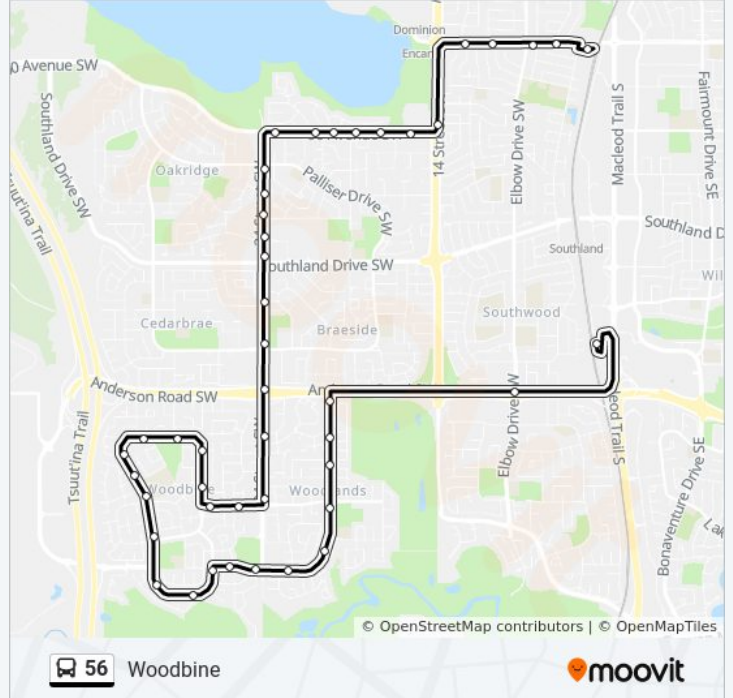

56 bus Info

Direction: Woodbine

Stops: 45

Trip Duration: 38 min

Line Summary:

Eb Woodview Dr @ Woodfield Dr SW

Woodview Station (Nb)

Nb 24 St SW @ Woodpark Av

Nb 24 St SW @ Anderson Rd

Braeside Station (Nb)

Nb 24 St SW @ 106 Av SW

Nb 24 St SW @ Southland Dr

Nb 24 St SW @ Oakmoor Dr

Nb 24 St @ 98 Av SW

Nb 24 St @ Palistone Rd SW

Nb 24 St @ Palliser Dr SW

Eb 90 Av SW @ 24 St SW

Eb 90 Av SW @ Bay View Dr

Eb 90 Av SW @ Bay Ridge Dr

Eb 90 Av SW @ 19 St SW

Eb 90 Av SW @ W. Of 16 St SW

Eb 90 Av SW @ 16 St SW

Nb 14 St SW @ 90 Av SW

Eb Heritage Dr @ Haysboro Cr SW

Eb Heritage Dr @ 10 St SW

Elbow Drive Station (Eb)

Eb Heritage Dr @ 5 St SW

Heritage Lrt Station Sb

Direction: Woodbine

47 stops

[VIEW LINE SCHEDULE](#)

Heritage Lrt Station Sb