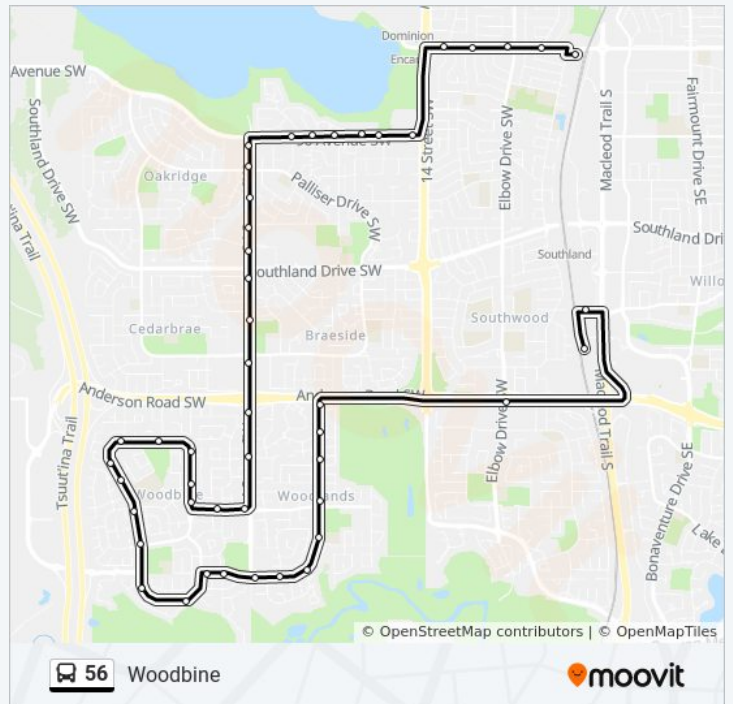

Sb 24 St SW @ 98 Av SW

Sb 24 St SW @ Oakmoor Dr

Oakridge Station (Sb)

Sb 24 St SW @ 106 Av SW

Cedarbrae Station (Sb)

Sb 24 St SW @ Anderson Rd

Sb 24 St SW @ Woodglen Ri

Wb Woodview Dr @ 24 St SW

Sb Woodbine Bv @ Woodbriar Ga SW

Sb Woodbine Bv @ N. Leg Wood Valley Dr SW

Sb Woodbine Bv @ S. Leg Wood Valley Dr SW

Sb Woodfield Rd @ Woodhaven Cr SW

Eb Woodfield Rd @ Woodhaven Cr SW

Eb Woodpark Bv @ Woodfield Rd SW

Eb Woodpark Bv @ Woodacres Dr SW

Eb Woodpark Bv @ 24 St SW

Eb Woodpark Bv @ 22 St SW

Nb Woodpark Bv @ Woodridge Dr SW

56 bus Info

Direction: Woodbine

Stops: 47

Trip Duration: 39 min

Line Summary:

Nb Woodpark Bv @ Woodgreen Dr SW

Nb Woodpark Bv @ Woodview Dr SW

Nb Woodpark Bv @ Woodpark Rd SW

Nb Woodpark Bv @ 117 Av SW

Nb Woodpark Bv @ Anderson Rd SW

Eb Anderson Rd @ Elbow Dr SW

Wb Southport Wy @ Southport Rd SW