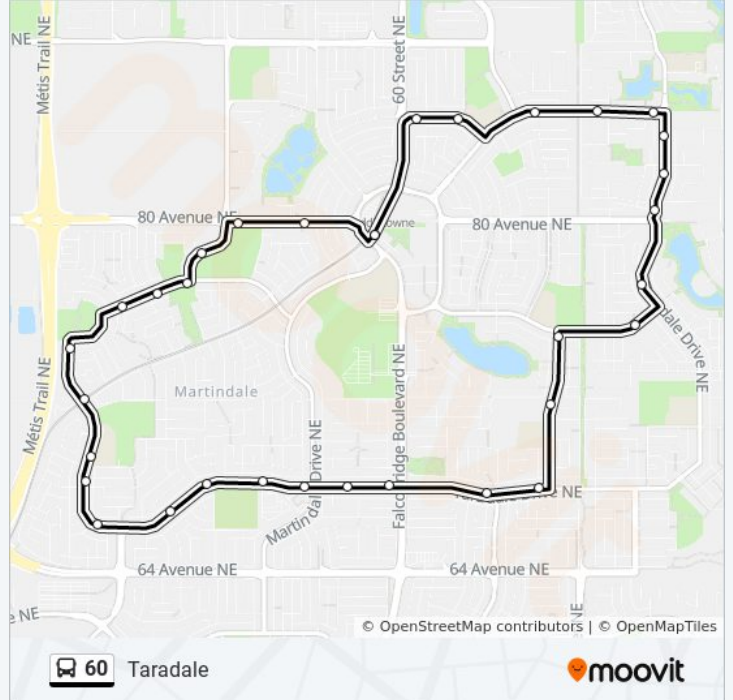

Taradale

[View In Website Mode](#)

The 60 bus line Taradale has one route. For regular weekdays, their operation hours are:

(1) Taradale: 12:04 AM - 11:35 PM

Use the Moovit App to find the closest 60 bus station near you and find out when is the next 60 bus arriving.

Direction: Taradale

33 stops

[VIEW LINE SCHEDULE](#)

- Saddletown Lrt Station Nb
- Eb Saddlehorn Dr @ 60 St NE
- Eb Saddlehorn Dr @ Saddlemead Gr NE
- Nb Saddlemont Bv @ Saddlefield Dr NE
- Eb Saddlemont Bv @ Saddlelake Dr NE
- Eb Saddlemont Bv @ Saddlelake Gr NE
- Sb Saddlerook Dr @ Saddlestone Dr NE
- Sb Saddlebrook Dr @ Saddlelake PI NE
- Sb Saddlebrook Dr @ Saddlelake Dr NE
- Sb Taradale Dr @ Taralake Vw NE
- Wb Taravista Dr @ Taralake Terr NE
- Sb Taracove Rd @ Taravista Dr NE
- Sb Taracove Rd @ Taralea Bay NE
- Wb Taradale Dr @ Taracove Rd NE
- Wb Taradale Dr @ Tararidge Dr NE
- Wb Martindale Bv @ Falconridge Bv NE
- Wb Martindale Bv @ Martinwood Wy NE
- Wb Martindale Bv @ Martindale Dr NE
- Wb Martindale Bv @ Martinbrook Ga NE
- Wb Martindale Bv @ Martinbrook Rd NE
- Wb Martindale Bv @ Martinview Rd NE
- Wb Martindale Bv @ Martinglen Wy NE

60 bus Time Schedule

Taradale Route Timetable:

Sunday	6:10 AM - 10:40 PM
Monday	5:04 AM - 11:35 PM
Tuesday	12:04 AM - 11:35 PM
Wednesday	12:04 AM - 11:35 PM
Thursday	12:04 AM - 11:35 PM
Friday	12:04 AM - 11:35 PM
Saturday	12:04 AM - 10:40 PM

60 bus Info

Direction: Taradale

Stops: 33

Trip Duration: 25 min

Line Summary:

Nb Martindale Bv @ Martinridge Cr NE
Nb Martindale Bv @ Martin Crossing Pa NE
Martindale Lrt Station Nb (Martindale Bv)
Nb Martindale Bv @ Martha's Haven PI NE
Eb Martindale Bv @ Martha's Haven Gr NE
Eb Martindale Bv @ Martha's CI NE
Eb Martindale Bv @ Martha's Wy NE
Nb Martha's Wy @ Martha's Meadow Ga NE
Eb 80 Av NE @ Martha's Wy
Eb 80 Av NE @ Saddlecreek Gt
Saddletown Lrt Station Nb