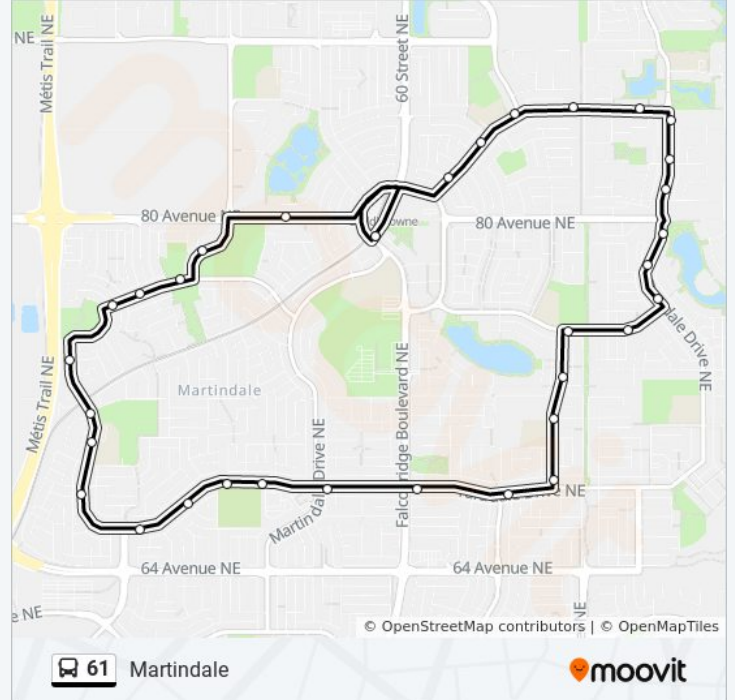

Nb Taradale Rd @ Taralake Gate NE

Nb Taradale Rd @ Taralake View NE

Nb Taradale Dr @ 80 Av NE

Nb Saddlebrook Dr @ Saddlestone Wy NE

Nb Saddlebrook Dr @ Saddlestone Gr NE

Nb Saddlebrook Dr @ Saddlestone Dr NE

Wb Saddlemont Bv @ Saddlelake Gr NE

Wb Saddlemont Dr @ Saddleland Cr NE

Wb Saddlemont Bv @ Saddleland Dr NE

Sb Saddlemont Bv @ Saddlehorn Dr NE

Sb Saddlemont Bv @ Saddlemead Wy NE

Saddletown Lrt Station Nb

61 bus time schedules and route maps are available in an offline PDF at moovitapp.com. Use the [Moovit App](#) to see live bus times, train schedule or subway schedule, and step-by-step directions for all public transit in Calgary.

[About Moovit](#) • [MaaS Solutions](#) • [Supported Countries](#) • [Mooviter Community](#)

© 2023 Moovit - All Rights Reserved

Check Live Arrival Times