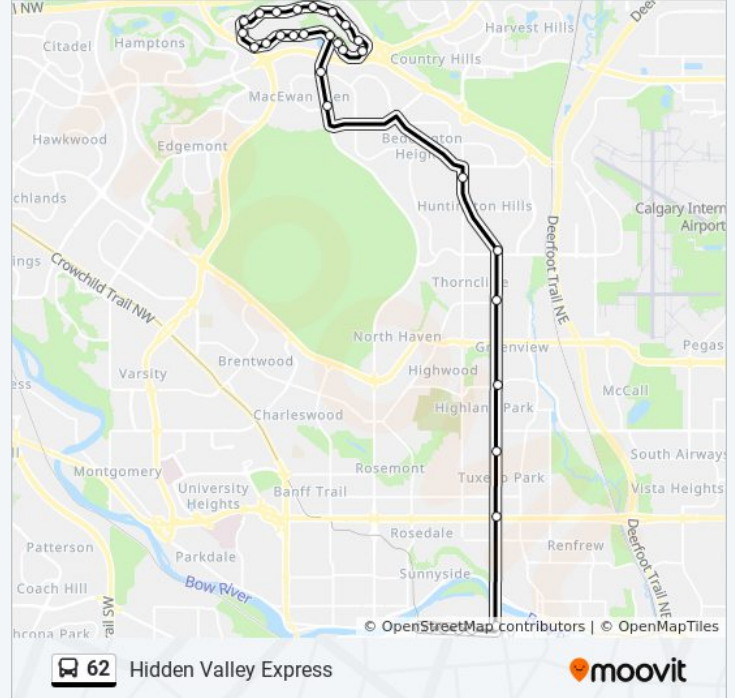

32 stops

[VIEW LINE SCHEDULE](#)

Eb 5 Av SW @ 9 St SW

Eb 5 Av SW @ 8 St SW

Eb 5 Av SW @ 6 St SW

Eb 5 Av SW @ 5 St SW

Eb 5 Av SW @ 3 St SW

Nb Centre St S @ 4 Av S

Stops: 32

Trip Duration: 57 min

Line Summary:

Wb Hidden Valley Dr @ Hidden CI NW

Wb Hidden Valley Dr @ Hidden Wy NW

Nb Hidden Valley Dr @ Hidden Hills Wy NW

Eb Hidden Valley Dr @ Hidden Hill Tc NW

Eb Hidden Valley Dr @ Hidden Ranch Tc NW

Eb Hidden Valley Dr @ Hidden Ranch Cr NW

Eb Hidden Valley Dr @ Hidden Ridge CI NW

Eb Hidden Valley Dr @ Hidden Spring Gr NW

Eb Hidden Valley Dr @ Hidden Valley Li NW

Sb Hidden Valley Dr @ Hidden Valley Gv NW

Eb Hidden Valley Dr @ Hidden Valley Cr NW

Sb Hidden Valley Dr @ 200 Hidden Valley PI NW

Nb Hidden Valley Dr @ Hidden Vale Cr NW

Nb Hidden Valley Dr @ 100 Hidden Vale PI NW

62 bus time schedules and route maps are available in an offline PDF at moovitapp.com. Use the [Moovit App](#) to see live bus times, train schedule or subway schedule, and step-by-step directions for all public transit in Calgary.