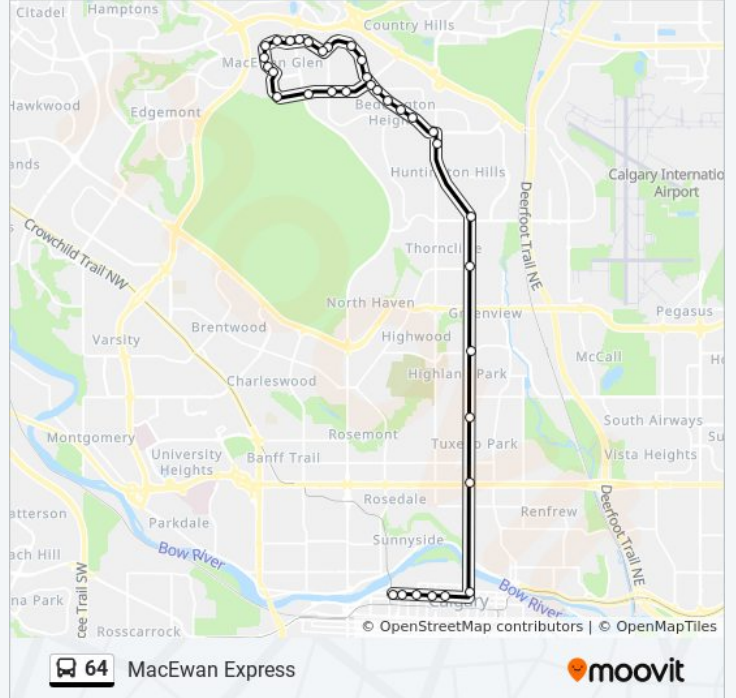

Direction: City Centre

35 stops

[VIEW LINE SCHEDULE](#)

- Nb Sandstone Dr @ Berkshire Bv NW
- Nb Sandstone Dr @ Sanderling Ri NW
- Wb Sandstone Dr @ Sanderling HI NW
- Sb Sandstone Dr @ Sandpiper Rd NW
- Wb Sandarac Dr @ Sandstone Dr NW
- Wb Sandarac Dr @ Sandalwood Ga NW
- Wb Sandarac Dr @ E. Of 14 St NW
- Wb Macewan Dr @ 14 St NW
- Wb Macewan Dr @ Macewan Valley Ga NW
- Sb Macewan Dr @ Macewan Ridge Ga NW
- Sb Macewan Dr @ Macewan Park CI NW
- Sb Macewan Dr @ Macewan Park Ri NW
- Eb Macewan Dr @ Macewan Park Ci NW
- Eb Macewan Glen Dr @ Macewan Park Vw NW
- Eb Berkshire Bv @ 14 St NW
- Eb Berkshire Bv @ Berkley Dr NW
- Eb Berkshire Bv @ E. Of Berkley Dr NW
- Sb Beddington Bv @ Berkshire Bv NW
- Sb Beddington Bv @ Berwick Dr NW
- Eb Beddington Bv @ Berwick Wy NW
- Eb Beddington Bv @ Berkley Rd NW
- Eb Beddington Bv @ Berkley Dr NW

Wb 6 Av SW @ 7 St SW

Wb 6 Av SW @ 9 St SW

Direction: Macewan Express

35 stops

[VIEW LINE SCHEDULE](#)

Eb 5 Av SW @ 9 St SW

Eb 5 Av SW @ 8 St SW

Eb 5 Av SW @ 6 St SW

Sunday	Not Operational
Monday	3:52 PM - 5:30 PM
Tuesday	3:52 PM - 5:30 PM
Wednesday	3:52 PM - 5:30 PM
Thursday	3:52 PM - 5:30 PM
Friday	3:52 PM - 5:30 PM
Saturday	Not Operational

64 bus Info

Direction: Macewan Express

Stops: 35

Trip Duration: 48 min

Line Summary:

Nb Beddington Bv @ Bermuda Dr NW
 Nb Sandstone Dr @ Berkshire Bv NW
 Nb Sandstone Dr @ Sanderling Ri NW
 Wb Sandstone Dr @ Sanderling HI NW
 Sb Sandstone Dr @ Sandpiper Rd NW
 Wb Sandarac Dr @ Sandstone Dr NW
 Wb Sandarac Dr @ Sandalwood Ga NW
 Wb Sandarac Dr @ E. Of 14 St NW
 Wb Macewan Dr @ 14 St NW
 Wb Macewan Dr @ Macewan Valley Ga NW
 Sb Macewan Dr @ Macewan Ridge Ga NW
 Sb Macewan Dr @ Macewan Park CI NW
 Sb Macewan Dr @ Macewan Park Ri NW
 Eb Macewan Dr @ Macewan Park Ci NW
 Eb Macewan Glen Dr @ Macewan Park Vw NW
 Eb Berkshire Bv @ 14 St NW
 Eb Berkshire Bv @ Berkley Dr NW
 Eb Berkshire Bv @ E. Of Berkley Dr NW
 Sb Beddington Bv @ Berkshire Bv NW