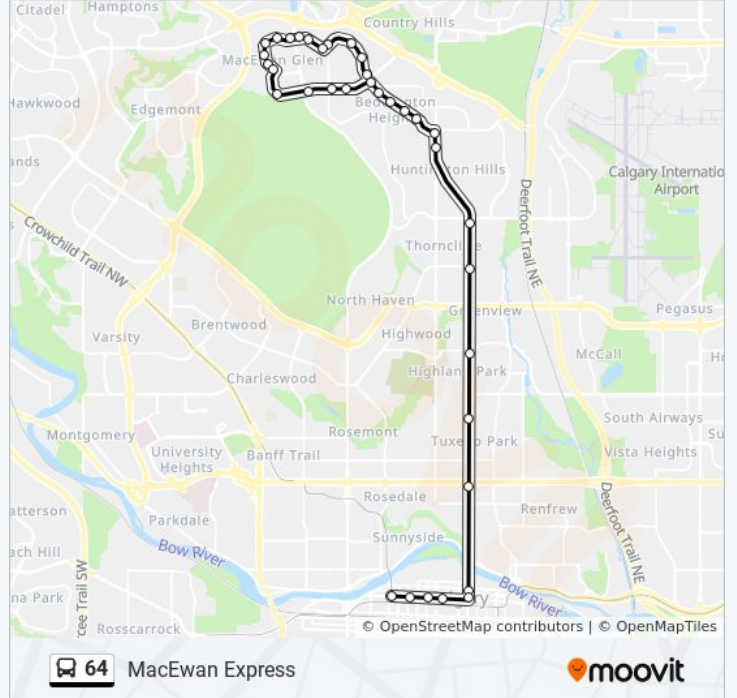

Direction: City Centre

35 stops

[VIEW LINE SCHEDULE](#)

- Nb Sandstone Dr @ Berkshire Bv NW
- Nb Sandstone Dr @ Sanderling Ri NW
- Wb Sandstone Dr @ Sanderling HI NW
- Sb Sandstone Dr @ Sandpiper Rd NW
- Wb Sandarac Dr @ Sandstone Dr NW
- Wb Sandarac Dr @ Sandalwood Ga NW
- Wb Sandarac Dr @ E. Of 14 St NW
- Wb Macewan Dr @ 14 St NW
- Wb Macewan Dr @ Macewan Valley Ga NW
- Sb Macewan Dr @ Macewan Ridge Ga NW
- Sb Macewan Dr @ Macewan Park CI NW
- Sb Macewan Dr @ Macewan Park Ri NW
- Eb Macewan Dr @ Macewan Park Ci NW
- Eb Macewan Glen Dr @ Macewan Park Vw NW
- Eb Berkshire Bv @ 14 St NW
- Eb Berkshire Bv @ Berkley Dr NW
- Eb Berkshire Bv @ E. Of Berkley Dr NW
- Sb Beddington Bv @ Berkshire Bv NW
- Sb Beddington Bv @ Berwick Dr NW
- Eb Beddington Bv @ Berwick Wy NW
- Eb Beddington Bv @ Berkley Rd NW
- Eb Beddington Bv @ Berkley Dr NW

64 bus Info

Direction: City Centre

Stops: 35

Trip Duration: 44 min

Line Summary:

Sb Centre St N@ Beddington Bv N

Sb Centre St N @ 78 Av N

Sb Centre St N @ 64 Av N

Sb Centre St N @ Northmount Dr N

Sb Centre St N @ 40 Av N

Sb Centre St N @ 28 Av N

Sb Centre St N @ 16 Av N

Sb Centre St S @ 4 Av S

Sb Centre St S @ 5 Av S

Wb 6 Av SW @ 3 St SW

Wb 6 Av SW @ 5 St SW

Wb 6 Av SW @ 7 St SW

Wb 6 Av SW @ 9 St SW

Direction: Macewan Express

35 stops

[VIEW LINE SCHEDULE](#)

Eb 5 Av SW @ 9 St SW

Eb 5 Av SW @ 8 St SW

Eb 5 Av SW @ 6 St SW