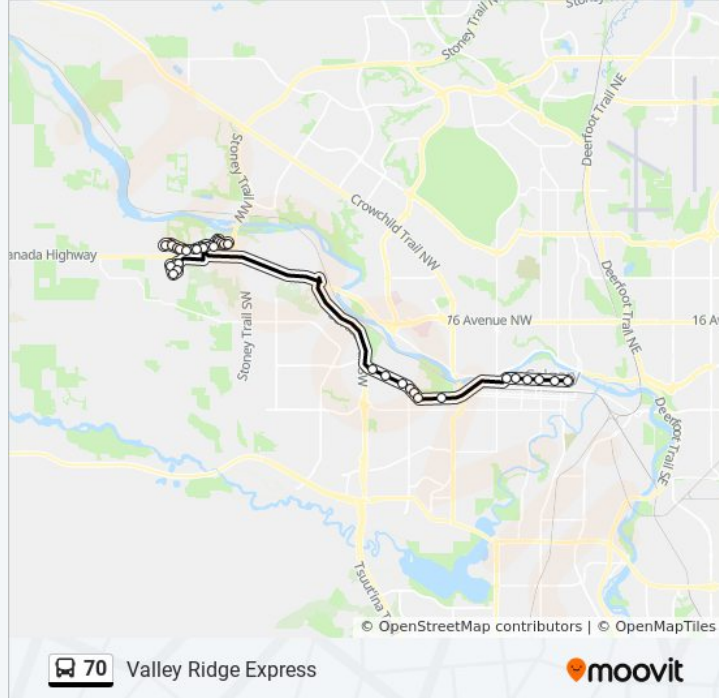

Eb Valley Ridge Dr @ Valley Meadow Ci NW

Eb Valley Springs Rd @ Valley Ridge Dr NW

Eb Valley Springs Rd @ Valley Brook Ci NW

Valley Ridge East Terminal

Wb Valley Springs Rd @ Valley Glen Ht NW

Sb Valley Ridge Dr @ Valley Spring Rd NW

Wb Valley Ridge Dr @ Valley Meadow Gd NW

Wb Valley Ridge Dr @ Valley Ridge Bv NW

Wb Valley Ridge Dr @ Valley Ponds Wy NW

Wb Valley Ridge Dr @ Valley Creek Rd NW

Wb Valley Ridge Dr @ Valley Stream Ci NW

Wb Valley Ridge Dr @ Valley Crest Ri NW

Eb Valley Pointe Gr @ Valley Ridge Dr NW

Eb Valley Ridge Dr @ Valley Crest Ci NW

Eb Valley Ridge Dr @ Valley Stream Ci NW

Eb Valley Ridge Dr @ Valley Creek Rd NW

Eb Valley Ridge Dr @ Valley Ponds Cr NW

Sb Valley Ridge Bv @ Valley Ridge Dr NW

Wb Crestmont Bv @ Cresthaven Pi SW

Sb Cresthaven Ri @ Crestmont Bv SW

Eb Crestmont Dr @ Cresthaven Ri SW

Nb Crestmont Dr @ Crestmont Wy SW

Eb Crestmont Bv @ Crestmont Dr SW

70 bus time schedules and route maps are available in an offline PDF at moovitapp.com. Use the [Moovit App](#) to see live bus times, train schedule or subway schedule, and step-by-step directions for all public transit in Calgary.

[About Moovit](#) · [MaaS Solutions](#) · [Supported Countries](#) · [Mooviter Community](#)

© 2023 Moovit - All Rights Reserved

Check Live Arrival Times