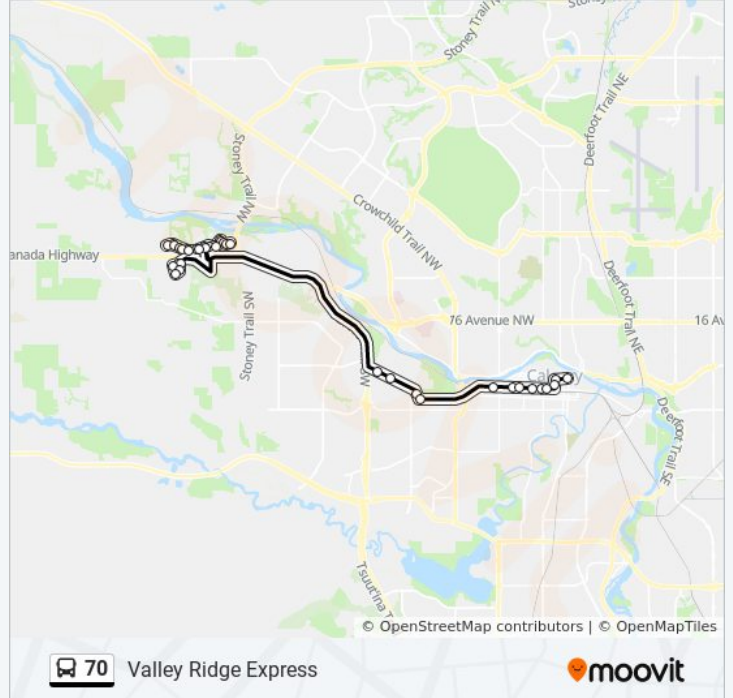

70 bus Info

Direction: City Centre

Stops: 37

Trip Duration: 44 min

Line Summary:

Eb Valley Ridge Dr @ Valley Ponds Cr NW
 Sb Valley Ridge Bv @ Valley Ridge Dr NW
 Eb Bow Tr @ W. Of Winslow Cr SW
 Eb Bow Tr @ 45 St SW
 Sb Bow Tr @ Westbrook Mall Overpass
 Westbrook Lrt Station (Eb Bow Tr @ 33 St Sw)
 Eb 9 Av SW @ 16 St SW
 Eb 9 Av SW @ 11 St SW
 Eb 9 Av SW @ 9 St SW
 Eb 9 Av SW @ W. Of 6 St SW
 Eb 9 Av SW @ W. Of 4 St SW
 Eb 9 Av SW @ 3 St SW
 Nb 1 St SW @ 7 Av SW
 Nb 1 St SW @ 6 Av SW
 Eb 5 Av SE @ Macleod Tr

Direction: Valley Ridge Express

37 stops

[VIEW LINE SCHEDULE](#)

Wb 6 Av SE @ Macleod Tr
 Wb 6 Av SW @ E. Of 1 St SW
 Wb 6 Av SW @ 4 St SW
 Wb 6 Av SW @ 7 St SW
 Wb 6 Av SW @ 9 St SW Farside
 Wb 6 Av SW @ 11 St SW
 Wb Bow Tr @ 26 St SW
 Wb Bow Tr @ Spruce Dr SW
 Nb Bow Tr SW @ Westbrook Mall Overpass
 Wb Bow Tr @ 37 St SW
 Wb Bow Tr @ 40 St SW
 Wb Bow Tr @ 45 St SW
 Wb Bow Tr @ E. Of Sarcee Tr SW
 Eb Valley Ridge Dr @ Valley Ridge Bv NW

70 bus Info

Direction: Valley Ridge Express
Stops: 37
Trip Duration: 46 min
Line Summary:

Eb Valley Ridge Dr @ Valley Meadow Ci NW

Eb Valley Springs Rd @ Valley Ridge Dr NW

Eb Valley Springs Rd @ Valley Brook Ci NW