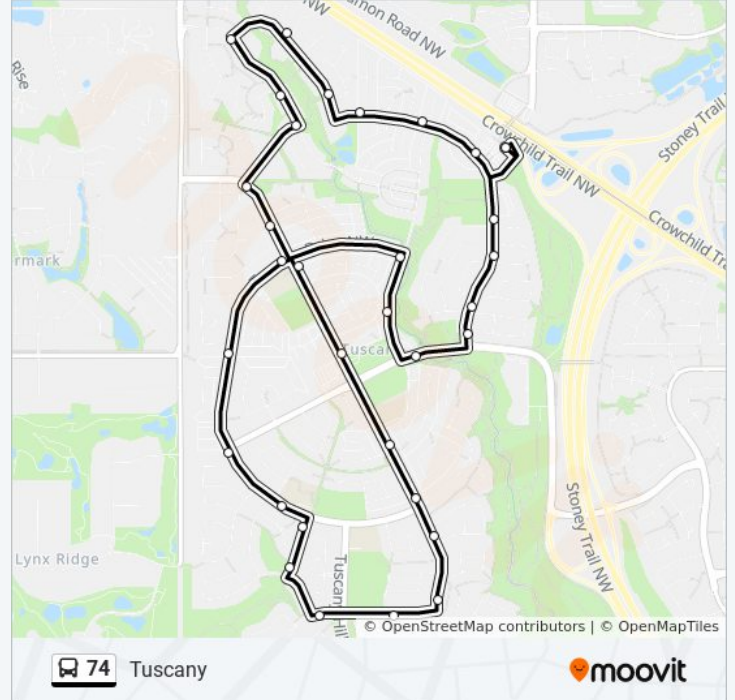

Nb Tuscany Ravine Rd @ Tuscany Meadows Dr
NW

Nb Tuscany Ravine Rd @ Tuscany Meadows Ht
NW

Nb Tuscany Wy @ Tuscany Hills Wy NW

Nb Tuscany Wy @ Tuscany Hills Pa NW

Nb Tuscany Wy @ Tuscany Bv NW

Nb Tuscany Wy @ Tuscany Valley Ht NW

Sb Tuscany Valley Vw @ Tuscany Dr NW

Sb Tuscany Valley Vw @ Tuscany Valley Ga NW

Eb Tuscany Bv @ Tuscany Hills Rd NW

Nb Tuscany Springs Bv @ Tuscany Bv NW

Nb Tuscany Springs Bv @ Tuscarora Cl NW

Nb Tuscany Springs Bv @ Tuscarora Wy NW

Nb Tuscany Springs Bv @ Tuscarora Me NW

Tuscany Station - Tuscany Terminal

74 bus time schedules and route maps are available in an offline PDF at moovitapp.com. Use the [Moovit App](#) to see live bus times, train schedule or subway schedule, and step-by-step directions for all public transit in Calgary.

[About Moovit](#) · [MaaS Solutions](#) · [Supported Countries](#) · [Mooviter Community](#)

© 2023 Moovit - All Rights Reserved

Check Live Arrival Times