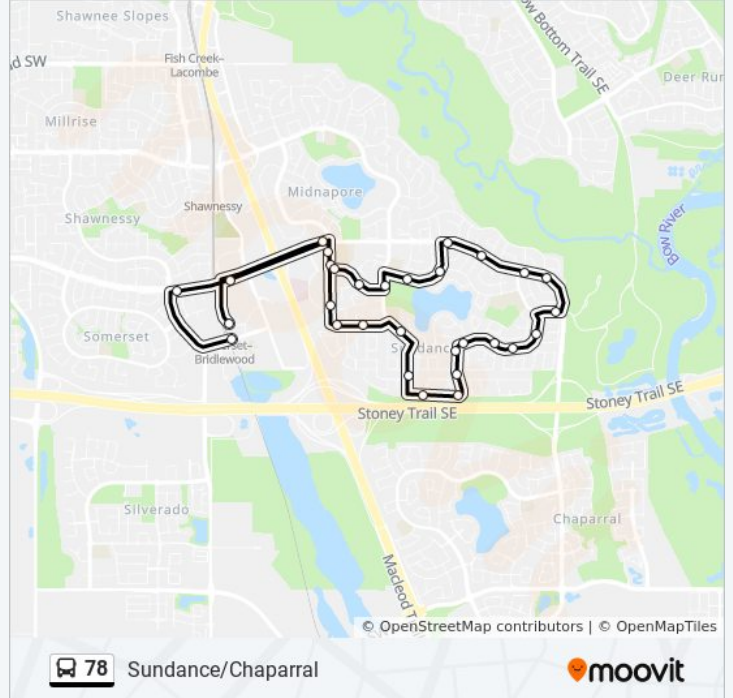

Wb Sunvale Dr @ E. Of Sunpark Dr SE

Nb Sunpark Dr @ Sunpark Pz SE

Nb Sunpark Dr @ Sunbank Wy SE

Wb Sun Valley Bv @ Midpark Bv SW

Sb Shawville Bv @ 162 Av SE

Sb Shawville Bv @ Shawville Link SE

Wb Shawville Ga @ Shawville Bv SE

Wb Shawville Ga @ Somervale Co SW

78 bus time schedules and route maps are available in an offline PDF at moovitapp.com. Use the [Moovit App](#) to see live bus times, train schedule or subway schedule, and step-by-step directions for all public transit in Calgary.