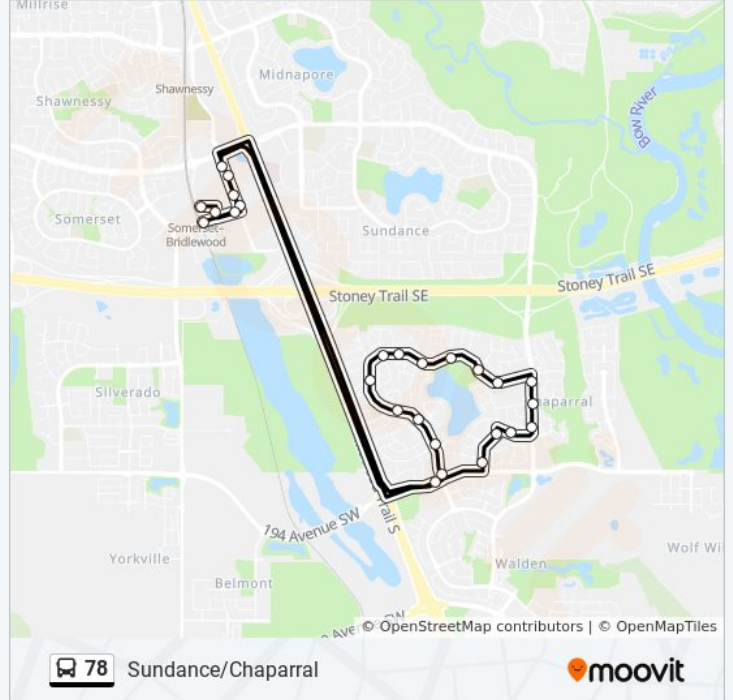

78 bus Info

Direction: Chaparral

Stops: 35

Trip Duration: 29 min

Line Summary:

Sb Chapparral Bv @ Chapala Wy SE

Wb Chapala Wy @ Chapman Li SE

Sb Chapala Dr @ Chapala Wy SE

Sb Chapala Dr @ Chapala Rd SE

Wb 194 Av @ Chaparral Dr SE

Wb Belmont Bv @ Belmont St SE

Wb Belmont Bv @ Belmont Dr

Nb Sheriff King St @ Belmont Bv

Nb Sheriff King St @ Yorkville Av SW

Nb Sheriff King St @ N Of 194 Av SW

Nb Sheriff King St @ Silverado Wy SW

Eb Shawville Ga @ 6 St SW

Somerset-Bridlewood Stn

Direction: Sundance

41 stops

[VIEW LINE SCHEDULE](#)

Somerset-Bridlewood Stn

Nb Shawville Bv @ Shawville Ga SE