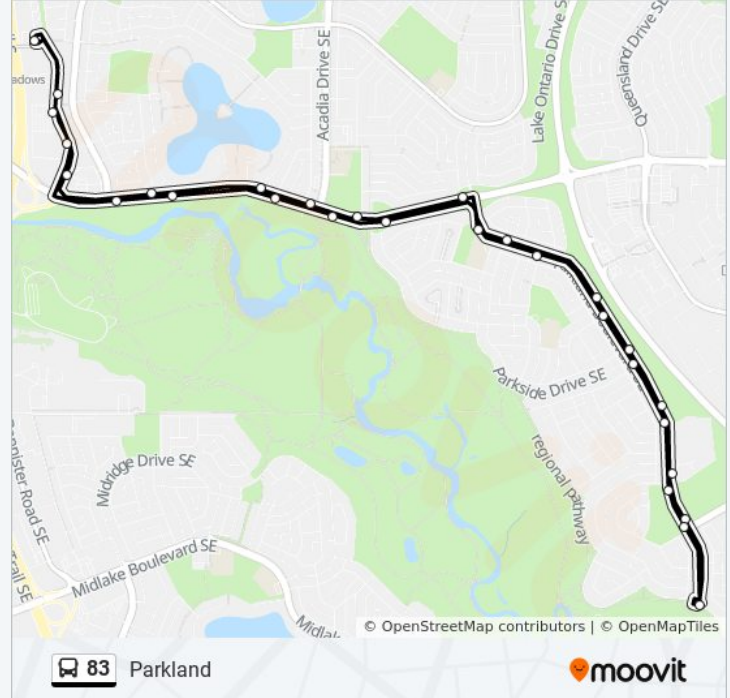

Direction: Parkland

30 stops

[VIEW LINE SCHEDULE](#)

- Canyon Meadows Lrt Station Eb
- Sb Lake Fraser Dr @ N. Of Canyon Meadows Dr SE
- Sb Lake Fraser Dr @ Canyon Meadows Dr SE
- Eb Canyon Meadows Dr @ Bonaventure Dr SE
- Eb Canyon Meadows Dr @ Lake Placid Dr SE
- Eb Canyon Meadows Dr @ Lake Placid Ri SE
- Eb Canyon Meadows Dr @ Acadia Dr SE
- Eb Canyon Meadows Dr @ Park Estates Dr SE
- Sb Parkland Bv @ Parkwood Wy SE
- Eb Parkland Bv @ Parkland Pl SE
- Sb Parkland Bv @ Parkland Wy SE
- Sb Parkland Bv @ Parkside Dr SE
- Sb Parkland Bv @ 200 Parkglen Pl SE
- Sb Parkland Bv @ Parkvalley Rd SE
- Sb Parkland Bv @ 146 Av SE
- Sb Parkvalley Dr @ W. Of Parkridge Dr SE
- Nb Parkland Bv @ 146 Av SE
- Nb Parkland Bv @ Parkvalley Rd SE
- Nb Parkland Bv @ 200 Parkglen Pl SE
- Nb Parkland Bv @ Parkside Dr SE
- Nb Parkland Bv @ Parkland Wy SE

83 bus Info

Direction: Parkland

Stops: 30

Trip Duration: 21 min

Line Summary:

Wb Parkland Bv@ Parkland Gr SE

Wb Canyon Meadows Dr @ Lake Crimson Dr SE

Wb Canyon Meadows Dr @ Lake Lucerne Rd SE

Wb Canyon Meadows Dr @ Acadia Dr SE

Wb Canyon Meadows Dr @ Lake Placid Ri SE

Wb Canyon Meadows Dr @ Lake Simcoe Ri SE

Nb Lake Fraser Dr @ N. Of Canyon Meadows Dr SE

Nb Lake Fraser Dr @ S. Of Canyon Meadows Lrt Stn

Canyon Meadows Lrt Station Eb

83 bus time schedules and route maps are available in an offline PDF at moovitapp.com. Use the [Moovit App](#) to see live bus times, train schedule or subway schedule, and step-by-step directions for all public transit in Calgary.