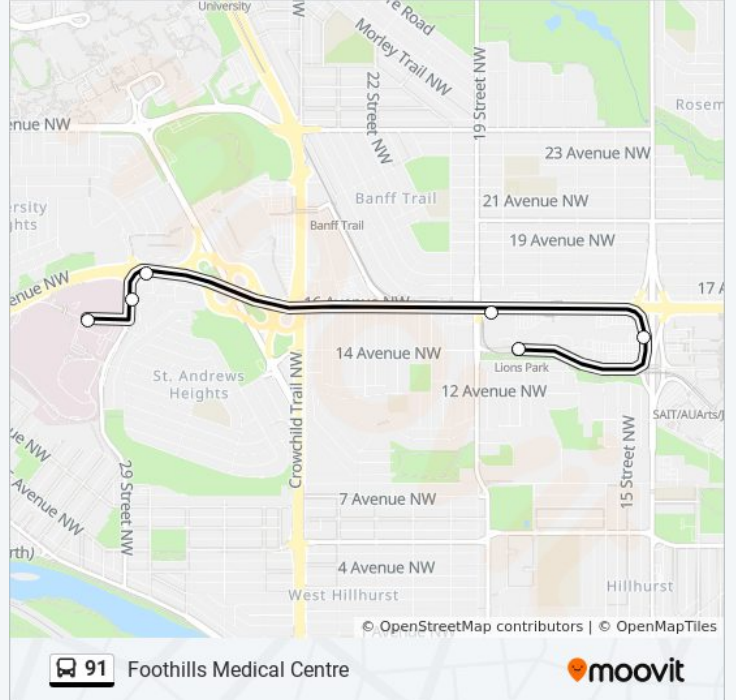

Direction: Foothills Medical Centre

6 stops

[VIEW LINE SCHEDULE](#)

Lions Park Lrt Station (Wb 14 Av Nw)

Nb 19 St NW @ 14 Av NW

Wb 16th Av NW @ 19th St NW

Sb 29 St NW @ Hospital Dr

Foothills Hospital (Women's Health Centre)

91 bus Info

Direction: Foothills Medical Centre

Stops: 6

Trip Duration: 10 min

Line Summary:

Direction: Lions Park Station

6 stops

[VIEW LINE SCHEDULE](#)

Sunday	6:44 AM - 11:53 PM
Monday	6:26 AM - 11:56 PM
Tuesday	12:17 AM - 11:56 PM
Wednesday	12:17 AM - 11:56 PM
Thursday	12:17 AM - 11:56 PM
Friday	12:17 AM - 11:56 PM
Saturday	12:17 AM - 11:53 PM

91 bus Info

Direction: Lions Park Station

Stops: 6

Trip Duration: 8 min

Line Summary:

91 bus time schedules and route maps are available in an offline PDF at moovitapp.com. Use the [Moovit App](#) to see live bus times, train schedule or subway schedule, and step-by-step directions for all public transit in Calgary.