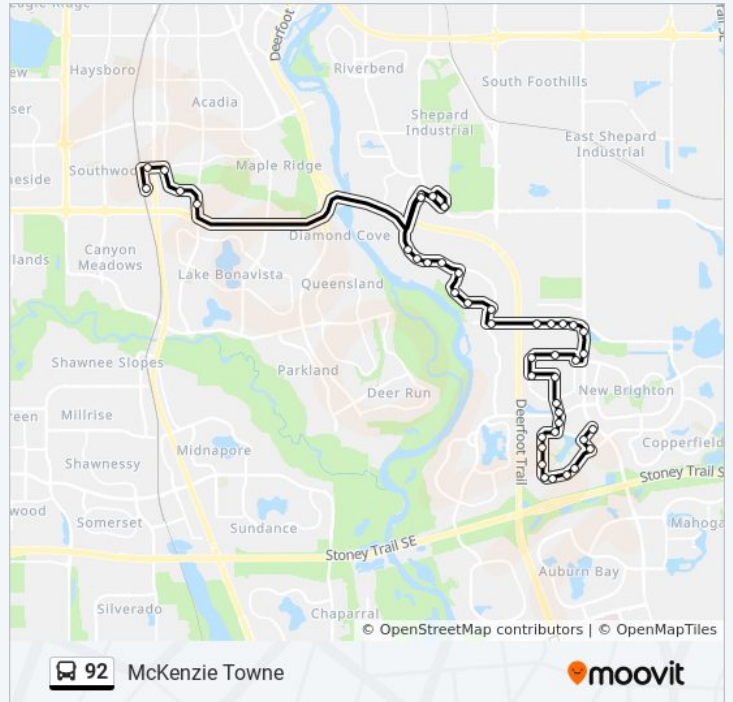

92 bus Info

Direction: Anderson Station

Stops: 42

Trip Duration: 43 min

Line Summary:

Nb 52 St SE @ New Brighton Dr

Wb 130 Av SE @ 52 St SE

Wb 130 Av SE @ 50 St SE

Sb 24 St SE @ Douglas Glen Ga

Nb Bonaventure Dr @ S. Of Fairmount Dr SE

Wb Bonaventure Dr @ W. Of Fairmount Dr SE

Wb Willow Park Dr @ Bonaventure Dr SE

Wb Southport Wy @ Southport Rd SW

Anderson Lrt Station

Direction: Mckenzie Towne

43 stops

[VIEW LINE SCHEDULE](#)

Anderson Lrt Station

Eb Southport Wy @ Southport Rd SW

Sb Bonaventure Dr @ Willow Park Dr SE

Eb Bonaventure Dr @ W. Of Fairmount Dr SE

Sb Bonaventure Dr @ Fairmount Dr SE

Nb Mckenzie Towne Dr @ Elgin Meadows Wy SE

92 bus Info

Direction: Mckenzie Towne

Stops: 43

Trip Duration: 41 min

Line Summary:

Nb Promenade Wy @ Mckenzie Towne Dr SE

Eb Mckenzie Towne Li @ Promenade Wy SE