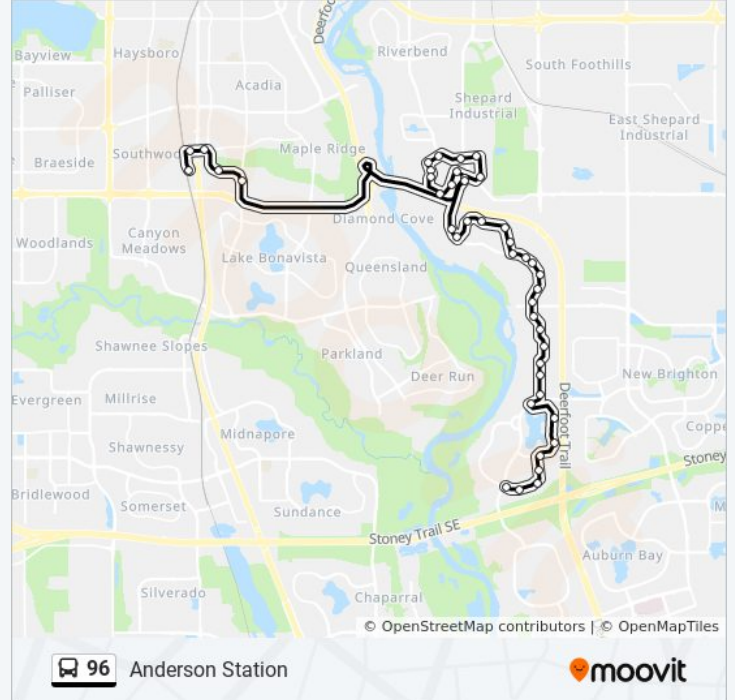

96 bus Info
Direction: Anderson Station
Stops: 43
Trip Duration: 37 min
Line Summary:

- Eb Mckenzie Dr @ Mckenzie Lake Bv SE
- Eb Mckenzie Dr @ Mckenna Cr SE
- Eb Mckenzie Dr @ Mckerrell Ci SE
- Nb Mckenzie Dr @ Mckerrell Wy SE
- Nb Mckenzie Lake Wy @ Mckenzie Dr SE
- Nb Mckenzie Lake Wy @ Mckenzie Lake Mr SE
- Nb Mckenzie Lake Wy @ 1000mckenzie Lake Ba SE
- Eb Mckenzie Lake Bv @ Mckenzie Lake Wy SE
- Nb Mount Mckenzie Dr @ Mckenzie Lake Bv SE
- Nb Mount Mckenzie Dr @ Mount Lorette Ci SE
- Nb Mount Mckenzie Dr @ Mount Allan Ci SE
- Nb Mount Mckenzie Dr @ Mount Apex Gr SE
- Nb Mount Mckenzie Dr @ Mount Aberdeen Ci SE
- Nb Mount Mckenzie Dr @ Mount Aberdeen Mr SE
- Nb Douglasdale Bv @ 130 Av SE
- Nb Douglasdale Bv @ Douglas Ridge Ci SE
- Nb Douglasdale Bv @ Douglas Ridge Gr SE
- Nb Douglasdale Bv @ Douglas Woods Rd SE
- Wb Douglasdale Bv @ Douglas Woods HI SE
- Wb Douglasdale Bv @ Douglas Woods Dr SE
- Nb Douglas Woods Dr @ Douglas Woods Gv SE

Nb Douglas Glen Term North Bay

Wb 107 Av SE @ 27 St SE

Wb 18 St SE @ 24 St SE

Wb Douglas Glen Bv @ 18 St SE

Sb Douglas Glen Bv @ Douglas Glen Ht SE

Sb Douglas Glen Bv @ Douglas Glen CI SE

Sb Douglas Glen Bv @ Douglas Glen Gv SE

Eb Douglas Glen Bv @ Douglas Glen PI SE

Nb Douglas Glen Bv @ Douglas Glen Me SE

Eb Douglas Glen Ga @ Douglas Glen Bv SE

Sb 24 St @ Douglas Glen Ga SE

Nb Bonaventure Dr @ S. Of Fairmount Dr SE

Wb Bonaventure Dr @ W. Of Fairmount Dr SE

Wb Willow Park Dr @ Bonaventure Dr SE

Wb Southport Wy @ Southport Rd SW

Anderson Lrt Station

Direction: Mckenzie

9 stops

[VIEW LINE SCHEDULE](#)

Eb Mckenzie Dr @ Mckenzie Lake Bv SE

Eb Mckenzie Dr @ Mckenna Cr SE