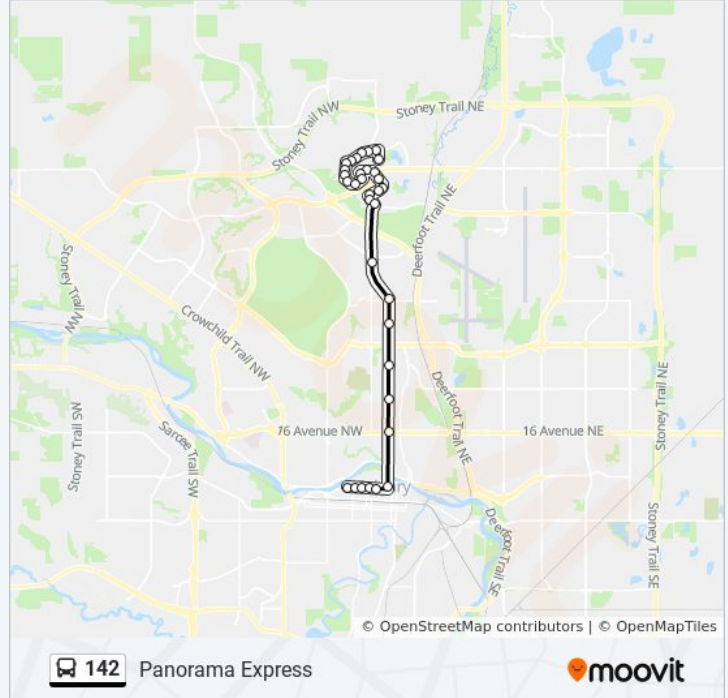

Nb Panorama Hills Wy @ Panorama Hills Ln NW

Wb Panorama Hills Wy @ Panorama Hills Rd NW

Sb Panorama Hills Bv @ Panorama Hills Mr NW

Wb Panorama Hills Dr @ Panorama Hills Bv SW

Wb Panorama Hills Dr @ Panorama Hills Gr NW

Nb Panorama Hills Dr @ Panorama Hills Ga NW

Nb Panorama Hills Dr @ Panorama Hills Me NW

Nb Panorama Hills @ Panorama Hills Ri NW

Nb Panorama Hills Dr @ Panamount Gd NW

Eb Panamount Bv @ Panamount Ln NW

Eb Panamount Bv @ Panorama Hills Bv NW

Wb Panamount Bv @ Panamount Hi NW

Eb Panamount Bv @ Panamount Dr NW

Eb Country Village Rd @ Harvest Hills Bv NE

North Pointe Terminal A

142 bus time schedules and route maps are available in an offline PDF at moovitapp.com. Use the [Moovit App](#) to see live bus times, train schedule or subway schedule, and step-by-step directions for all public transit in Calgary.

[About Moovit](#) • [MaaS Solutions](#) • [Supported Countries](#) • [Mooviter Community](#)

© 2023 Moovit - All Rights Reserved

Check Live Arrival Times