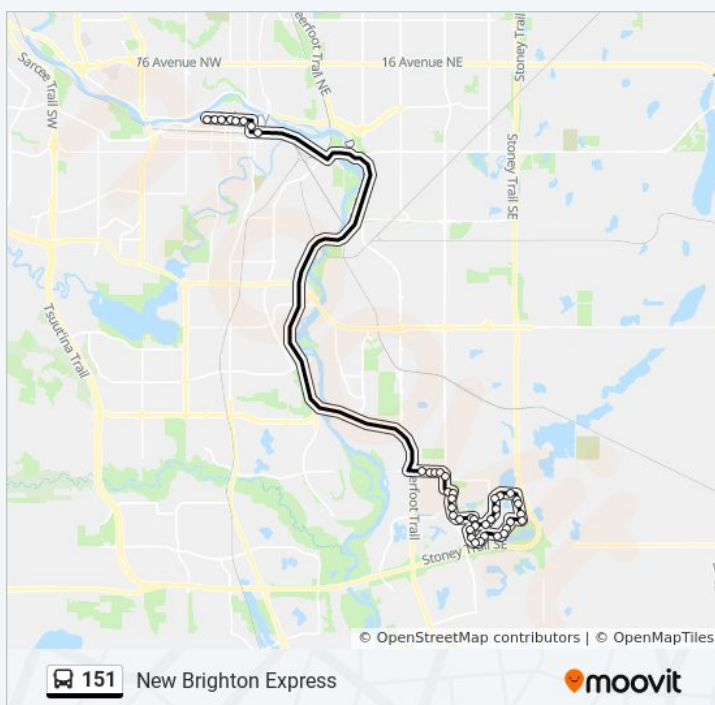

Eb New Brighton Dr @ 52 St SE

Sb New Brighton Dr @ S. Of New Brighton Dr SE

Sb New Brighton Dr @ New Brighton Ln SE

Sb New Brighton Dr @ New Brighton Ci SE

Sb New Brighton Dr @ New Brighton Mr SE

Eb New Brighton Dr @ New Brighton Gd SE

Eb New Brighton Dr @ New Brighton Cm SE

Sb New Brighton Wy @ New Brighton Dr SE

Eb Mcivor Bv @ Copperfield Bv SE

Eb Mcivor Bv @ Copperstone Ga SE

Eb Mcivor Bv @ Copperstone St SE

Nb Mcivor Bv @ Copperfield Bv SE

151 bus Time Schedule

New Brighton Express Via Deerfoot Route Timetable:

Sunday	Not Operational
Monday	16:05
Tuesday	16:05
Wednesday	16:05
Thursday	16:05
Friday	16:05
Saturday	Not Operational

151 bus Info

Direction: New Brighton Express Via Deerfoot

Stops: 42

Trip Duration: 71 min

Line Summary:

Eb Copperpond Bv @ Mcivor Bv SE

Eb Copperpond Bv @ Copperpond Rd SE

Eb Copperpond Bv @ Copperpond Ga SE

Sb Copperpond Bv @ Copperpondcv SE