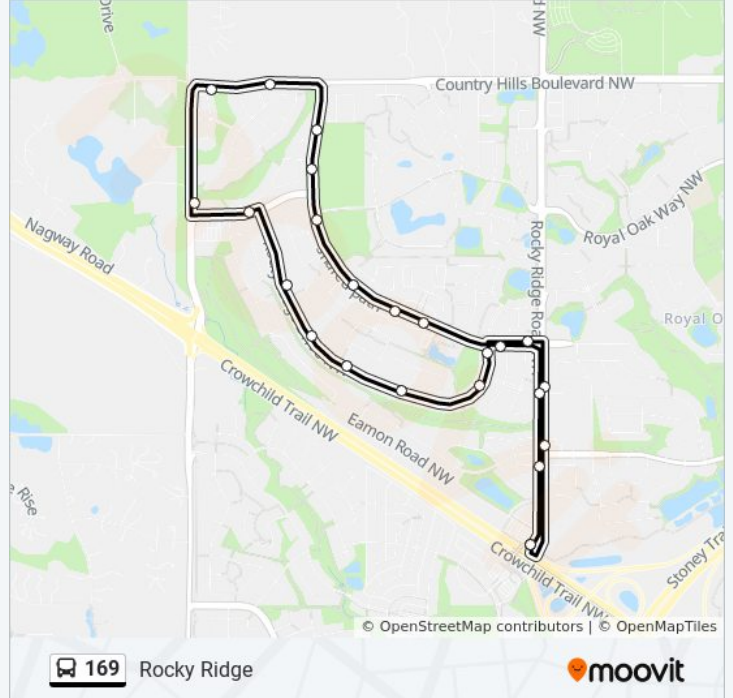

 169

Rocky Ridge

[View In Website Mode](#)

The 169 bus line Rocky Ridge has one route. For regular weekdays, their operation hours are:

(1) Rocky Ridge: 4:55 AM - 11:27 PM

Use the Moovit App to find the closest 169 bus station near you and find out when is the next 169 bus arriving.

Direction: Rocky Ridge

24 stops

[VIEW LINE SCHEDULE](#)

- Tuscany Station - Rocky Ridge Terminal
- Nb Rocky Ridge Rd @ Royal Oak Dr NW
- Nb Rocky Ridge Rd @ S. Of Royal Elm Rd NW
- Wb Rocky Ridge Bv @ Rocky Ridge Rd NW
- Sb Rocky Ridge Dr @ Rocky Ridge Bv NW
- Sb Rocky Ridge Dr @ Rocky Ridge Ba NW
- Wb Rocky Ridge Dr @ Rocky Ridge VI NW
- Wb Rocky Ridge Dr @ 300 Rocky Ridge Dr NW
- Nb Rocky Ridge Dr @ 400 Rocky Ridge Vw NW
- Nb Rocky Ridge Dr @ 600 Rocky Ridge Vw NW
- Wb Rockyvalley Dr @ Rockledge Tc NW
- Nb Twelve Mile Coulee Rd @ Rockyvalley Dr NW
- Eb 112 Av NW @ Twelve Mile Coulee Rd
- Eb 112 Av NW @ Rockyspring Ga NW
- Sb Rocky Ridge Bv @ Rockywood Ci NW
- Sb Rocky Ridge Bv @ Rockywood Pa NW
- Sb Rocky Ridge Bv @ Rockbluff CI NW
- Sb Rocky Ridge Bv @ Rocky Ridge CI NW
- Eb Rocky Ridge Bv @ Rocky Ridge Ci NW
- Eb Rocky Ridge Bv @ Rocky Ridge Ga NW
- Eb Rocky Ridge Bv @ Rocky Ridge Dr NW
- Sb Rocky Ridge Rd @ S. Of Rocky Ridge Bv NW

169 bus Time Schedule

Rocky Ridge Route Timetable:

Sunday	6:08 AM - 11:28 PM
Monday	4:55 AM - 11:27 PM
Tuesday	4:55 AM - 11:27 PM
Wednesday	4:55 AM - 11:27 PM
Thursday	4:55 AM - 11:27 PM
Friday	4:55 AM - 11:27 PM
Saturday	6:08 AM - 11:28 PM

169 bus Info

Direction: Rocky Ridge

Stops: 24

Trip Duration: 18 min

Line Summary:

Sb Rocky Ridge Rd @ Rocky Vista Dr NW

Tuscany Station - Rocky Ridge Terminal

169 bus time schedules and route maps are available in an offline PDF at moovitapp.com. Use the [Moovit App](#) to see live bus times, train schedule or subway schedule, and step-by-step directions for all public transit in Calgary.