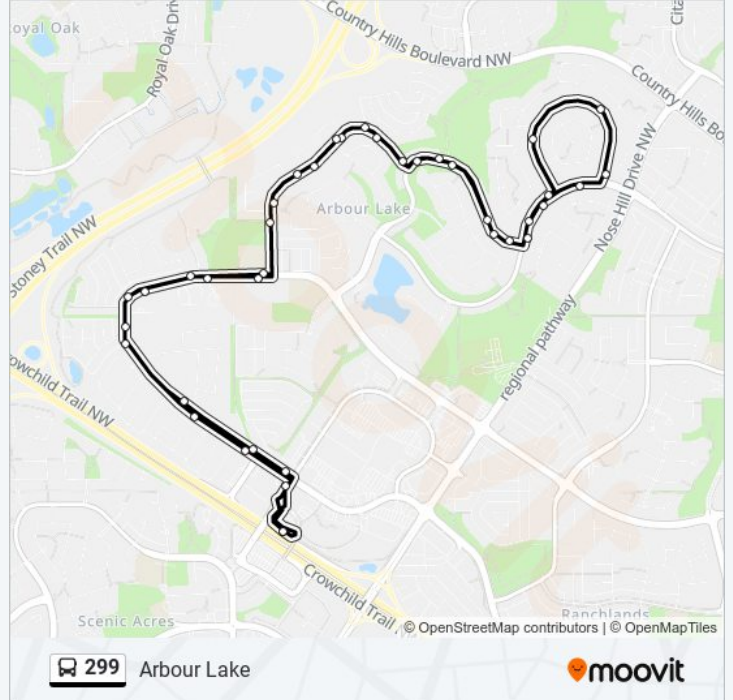

Direction: Arbour Lake

39 stops

[VIEW LINE SCHEDULE](#)

- Crowfoot Lrt Station
- Wb Crowfoot Wy @ Crowfoot Cr NW
- Wb Arbour Lake Rd @ Arbour Grove Cl NW
- Wb Arbour Lake Rd @ Watergrove Park
- Nb Arbour Lake Rd @ Arbour Meadows Cl NW
- Eb Arbour Lake Rd @ Arbour Stone Cr NW
- Eb Arbour Lake Rd @ Arbour Stone Ri NW
- Eb Arbour Lake Rd @ W. Of Arbour Crest Dr NW
- Nb Arbour Crest Dr @ Arbour Crest Ri NW
- Eb Arbour Crest Dr @ Arbour Crest Tc NW
- Nb Arbour Crest Dr @ Arbour Lake Tc NW
- Eb Arbour Crest Dr @ Arbour Butte Rd NW
- Eb Arbour Lake Dr @ Arbour Crest Dr NW
- Eb Arbour Lake Dr @ E. Of Arbour Crest Dr NW
- Sb Arbour Lake Dr @ Arbour Vista Ga NW
- Nb Arbour Lake Wy @ Arbour Cliff Cl NW
- Nb Arbour Lake Wy @ Arbour Lake Pl NW
- Eb Arbour Lake Wy @ Arbour Summit Cl NW
- Nb Arbour Ridge Wy @ Arbour Lake Wy NW
- Wb Arbour Ridge Wy @ Arbour Ridge Pa NW
- Sb Arbour Ridge Wy @ Arbour Ridge Ht NW
- Sb Arbour Lake Wy @ Arbour Ridge Wy NW

299 bus Info

Direction: Arbour Lake

Stops: 39

Trip Duration: 23 min

Line Summary:

Sb Arbour Lake Wy @ Arbour Glen Cl NW
 Wb Arbour Lake Dr @ Arbour Lake Gr NW
 Nb Arbour Lake Dr @ Arbour Vista Ga NW
 Wb Arbour Lake Dr @ E. Of Arbour Crest Dr NW
 Wb Arbour Crest Dr @ Arbour Lake Dr NW
 Wb Arbour Crest Dr @ Arbour Butte Rd NW
 Sb Arbour Crest Dr @ Arbour Crest Tc NW
 Wb Arbour Crest Dr @ Arbour Crest Tc NW
 Sb Arbour Crest Dr @ Arbour Crest Ri NW
 Wb Arbour Lake Rd @ Arbour Crest Dr NW
 Wb Arbour Lake Rd @ Arbour Stone Ri NW
 Sb Arbour Lake Rd @ Arbour Stone Cr NW
 Sb Arbour Lake Rd @ Arbour Meadows Cl NW
 Eb Arbour Lake Rd @ W. Of Crowfoot Ri NW
 Eb Arbour Lake Rd @ Crowfoot Ri NW
 Sb Crowfoot Cl @ Crowfoot Wy NW
 Crowfoot Lrt Station